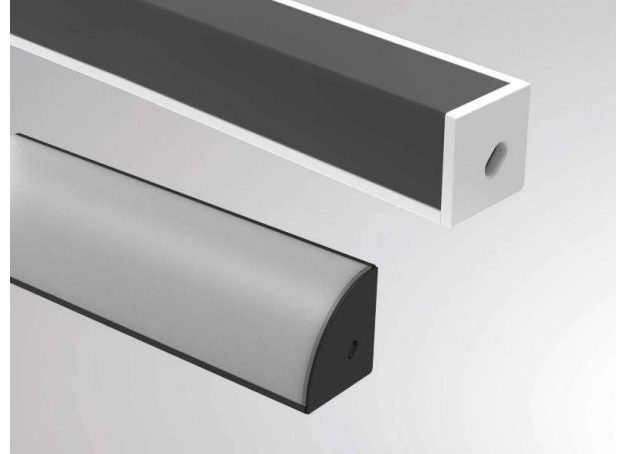

## MAXI PROFIL

600-amc208

## DRAWING

## TECHNICAL DETAILS

Dimming	not dimmable
Material	aluminium
Length [mm]	22
IP protection class	IP20
Net weight [kg]	0,01
Colour lamp	stainless steel
EAN-Number	9010506037371