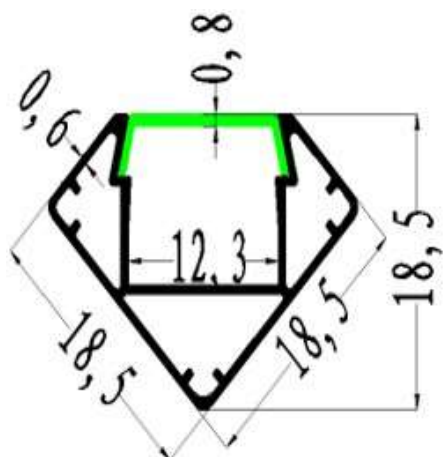

MINI CORNER PROFIL

600-c209

DRAWING

TECHNICAL DETAILS

Optics	PMMA diffuser
Material	synthetic
Length [mm]	2000
IP protection class	IP20
Net weight [kg]	0,02
Colour of glass/shade	satined
EAN-Number	9010506362343

LIGHT DISTRIBUTION CURVE

The values are rated values. Power and luminous flux are initially subject to a tolerance of +/- 10%. Colour temperature tolerance: +/- 150 K. The values apply to an ambient temperature of 25°C unless otherwise specified.