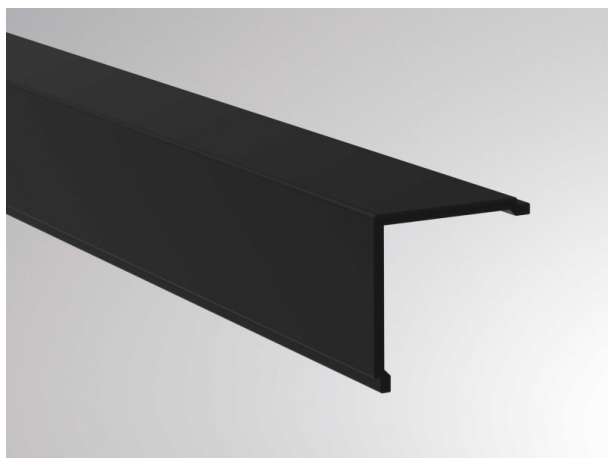

## MAXI PROFIL

600-cb208

## TECHNICAL DETAILS

Optics	PMMA diffuser
Dimming	not dimmable
Material	synthetic
Length [mm]	2000
IP protection class	IP20
Net weight [kg]	0,09
Colour of glass/shade	black
EAN-Number	9010506648256