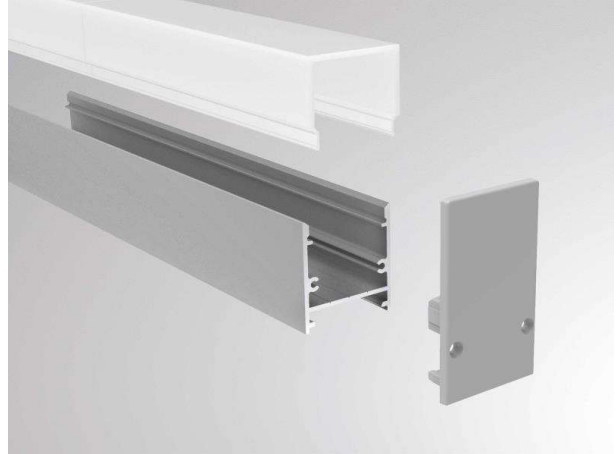

MAXI PROFIL

600-cu205

DRAWING

TECHNICAL DETAILS

Optics	PMMA diffuser
Material	synthetic
Length [mm]	2000
Net weight [kg]	0,06
Glass color	satined
EAN-Number	9010506037623

LIGHT DISTRIBUTION CURVE

The values are rated values. Power and luminous flux are initially subject to a tolerance of +/- 10%. Colour temperature tolerance: +/- 150 K. The values apply to an ambient temperature of 25°C unless otherwise specified.