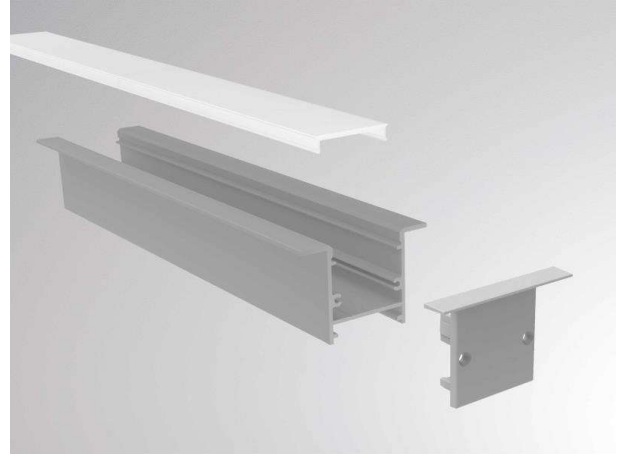

## MAXI PROFIL

600-EEK205w

## DRAWING

## TECHNICAL DETAILS

Dimming	not dimmable
Material	synthetic
Length [mm]	6
Width [mm]	37
Height [mm]	25
IP protection class	IP20
Net weight [kg]	0,01
Colour lamp	white
EAN-Number	9010506037555