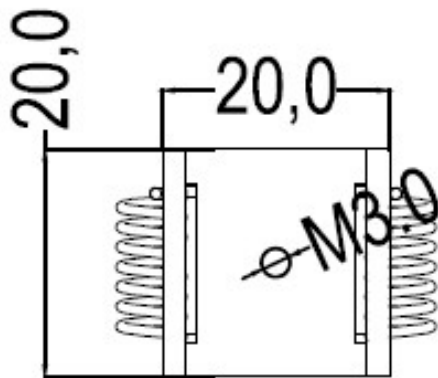

## DRAWING

## TECHNICAL DETAILS

Dimming	not dimmable
Material	stainless steel
Length [mm]	20
Width [mm]	20
Height [mm]	13
IP protection class	IP20
Net weight [kg]	0,03
EAN-Number	9010506465389

## LIGHT DISTRIBUTION CURVE

The values are rated values. Power and luminous flux are initially subject to a tolerance of +/- 10%. Colour temperature tolerance: +/- 150 K. The values apply to an ambient temperature of 25°C unless otherwise specified.