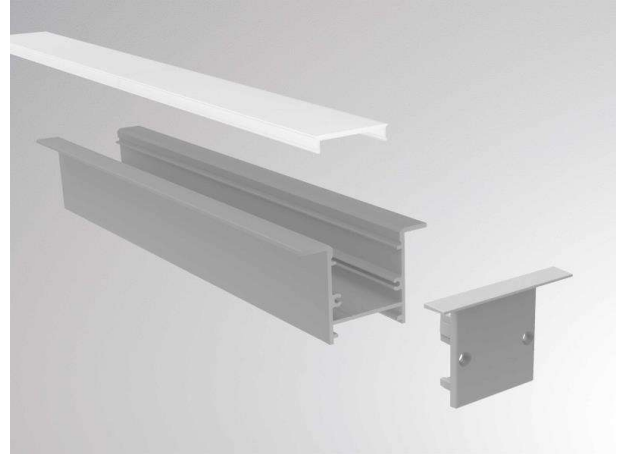

MAXI PROFIL

600-emc205

DRAWING

TECHNICAL DETAILS

Material	aluminium
Length [mm]	22
Net weight [kg]	0,03
Color lamp	stainless steel
EAN-Number	9010506058031

LIGHT DISTRIBUTION CURVE

The values are rated values. Power and luminous flux are initially subject to a tolerance of +/- 10%. Colour temperature tolerance: +/- 150 K. The values apply to an ambient temperature of 25°C unless otherwise specified.