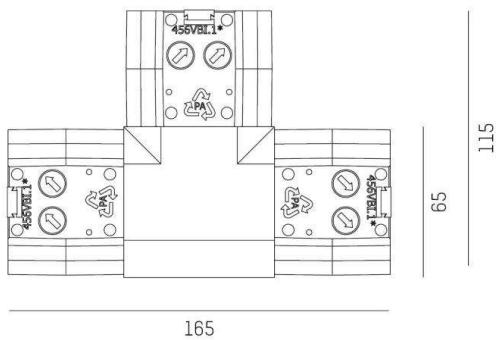

TRAIL

610-0010000000040

DRAWING

TECHNICAL DETAILS

Material	synthetic
IP protection class	IP20
Net weight [kg]	0,18
Color lamp	silver
EAN-Number	9010506347944

LIGHT DISTRIBUTION CURVE

The values are rated values. Power and luminous flux are initially subject to a tolerance of +/- 10%. Colour temperature tolerance: +/- 150 K. The values apply to an ambient temperature of 25°C unless otherwise specified.