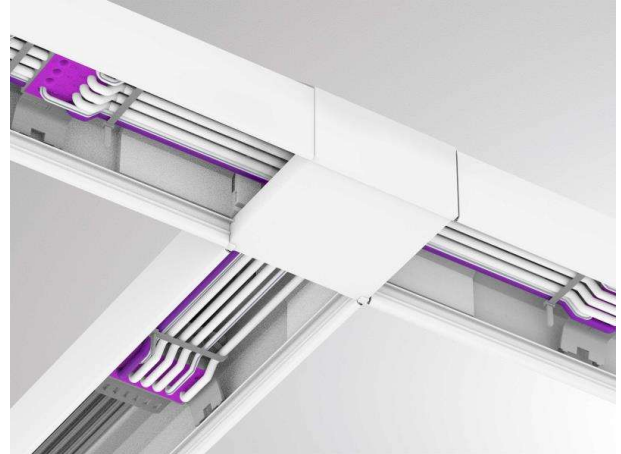

TRAIL

610-0010000000040

DRAWING

TECHNICAL DETAILS

Material	synthetic
IP protection class	IP20
Net weight [kg]	0,18
Color lamp	silver
EAN-Number	9010506347944

LIGHT DISTRIBUTION CURVE

The values are rated values. Power and luminous flux are initially subject to a tolerance of +/- 10%. Colour temperature tolerance: +/- 150 K. The values apply to an ambient temperature of 25°C unless otherwise specified.