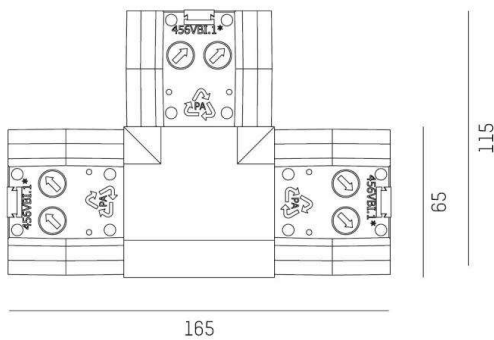

TRAIL

610-0010000000060

DRAWING

TECHNICAL DETAILS

Material	synthetic
IP protection class	IP20
Net weight [kg]	0,18
Color lamp	black
EAN-Number	9010506412925

LIGHT DISTRIBUTION CURVE

The values are rated values. Power and luminous flux are initially subject to a tolerance of +/- 10%. Colour temperature tolerance: +/- 150 K. The values apply to an ambient temperature of 25°C unless otherwise specified.