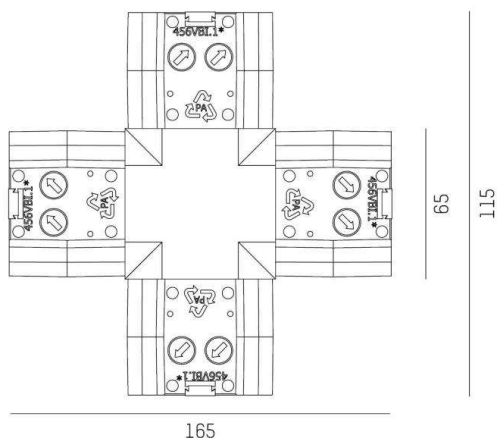

TRAIL

610-0011000000050

DRAWING

TECHNICAL DETAILS

Material	synthetic
IP protection class	IP20
Net weight [kg]	0,22
Color lamp	white
EAN-Number	9010506347968

LIGHT DISTRIBUTION CURVE

The values are rated values. Power and luminous flux are initially subject to a tolerance of +/- 10%. Colour temperature tolerance: +/- 150 K. The values apply to an ambient temperature of 25°C unless otherwise specified.