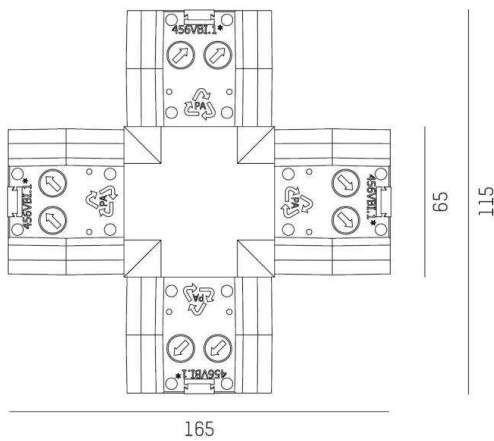

TRAIL

610-001100000060

DRAWING

TECHNICAL DETAILS

Material	synthetic
IP protection class	IP20
Net weight [kg]	0,22
Color lamp	black
EAN-Number	9010506412932

LIGHT DISTRIBUTION CURVE

The values are rated values. Power and luminous flux are initially subject to a tolerance of +/- 10%. Colour temperature tolerance: +/- 150 K. The values apply to an ambient temperature of 25°C unless otherwise specified.