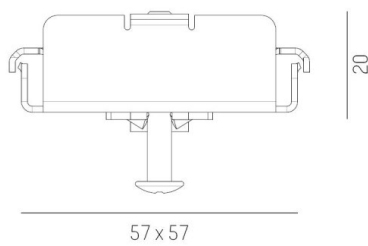

TRAIL

610-003100000000

DRAWING

TECHNICAL DETAILS

Material	metal
Length [mm]	63
Width [mm]	57
Height [mm]	20
IP protection class	IP20
Net weight [kg]	0,01
EAN-Number	9010506735024

LIGHT DISTRIBUTION CURVE

The values are rated values. Power and luminous flux are initially subject to a tolerance of +/- 10%. Colour temperature tolerance: +/- 150 K. The values apply to an ambient temperature of 25°C unless otherwise specified.