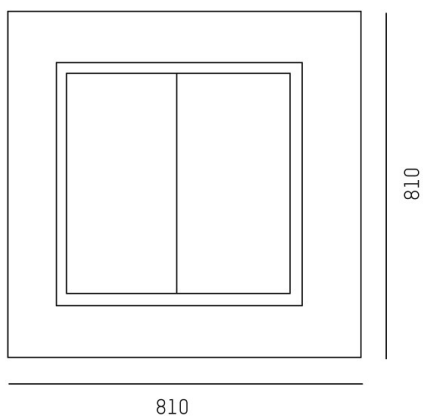

TRAIL

610-003500000000

Self-powered wireless Double Rocker Wall Switch using the European 55 x 55 form factor, use energy harvesting technology to communicate wirelessly with other devices supporting the Bluetooth Low Energy (BLE) Advertising standard.

Contains an electro-dynamic energy transducer which is actuated by the rocker movement. Communication Range 75 m ideal line of sight, Indoor 15m (Guidance Only) Quick commissioning using the free APP. The left button for manual control (ON/AUTO/OFF) and dimming (dimming UP/DOWN). The right button to recall scenes.

DRAWING

TECHNICAL DETAILS

Dimming	not dimmable
Material	polycarbonate
Length [mm]	81
Width [mm]	81
IP protection class	IP20
Net weight [kg]	0,00
Colour lamp	white
EAN-Number	9010870449053

LIGHT DISTRIBUTION CURVE