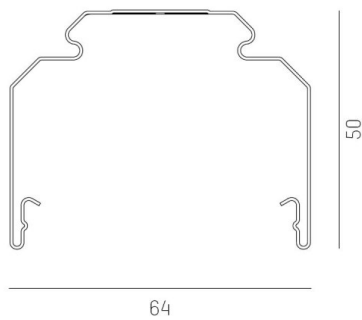

TRAIL**610-020500000040**

TRAIL EMPTY RAIL SUPPORT RAIL made of steel sheet, grey, similar to RAL 9006, dimmability: not dimmable, IP20 without current guide

**DRAWING****TECHNICAL DETAILS**

Dimming	not dimmable
Material	steel sheet
Length [mm]	4510
Width [mm]	64
Height [mm]	50
IP protection class	IP20
Net weight [kg]	4,22
Colour lamp	grey
RAL	9006
EAN-Number	9010506347630

LIGHT DISTRIBUTION CURVE

The values are rated values. Power and luminous flux are initially subject to a tolerance of +/- 10%. Colour temperature tolerance: +/- 150 K. The values apply to an ambient temperature of 25°C unless otherwise specified.