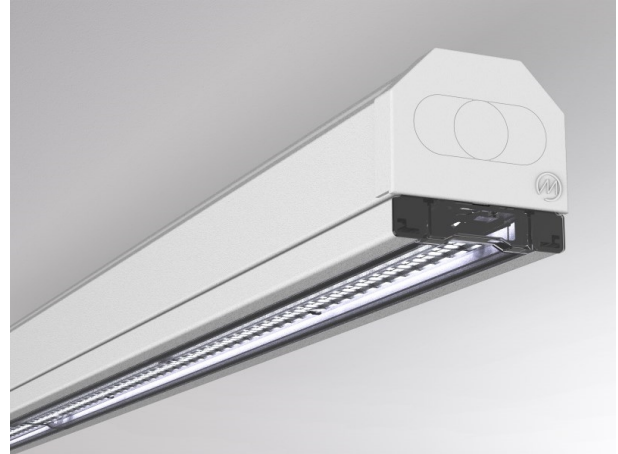

TRAIL**610-020500000040**

TRAIL EMPTY RAIL SUPPORT RAIL made of steel sheet, grey, similar to RAL 9006, dimmability: not dimmable, IP20 without current guide

**DRAWING****TECHNICAL DETAILS**

Dimming	not dimmable
Material	steel sheet
Length [mm]	4510
Width [mm]	64
Height [mm]	50
IP protection class	IP20
Net weight [kg]	4,22
Colour lamp	grey
RAL	9006
EAN-Number	9010506347630