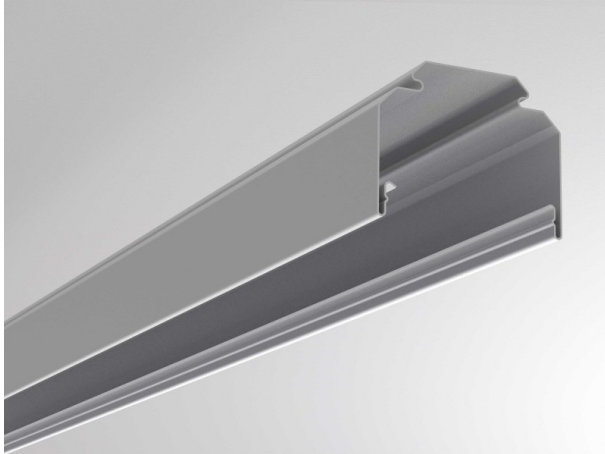

TRAIL**610-020500000040**

TRAIL EMPTY RAIL SUPPORT RAIL made of steel sheet, grey, similar to RAL 9006, dimmability: not dimmable, IP20 without current guide

**DRAWING****TECHNICAL DETAILS**

Dimming	not dimmable
Material	steel sheet
Length [mm]	4510
Width [mm]	64
Height [mm]	50
IP protection class	IP20
Net weight [kg]	4,22
Colour lamp	grey
RAL	9006
EAN-Number	9010506347630