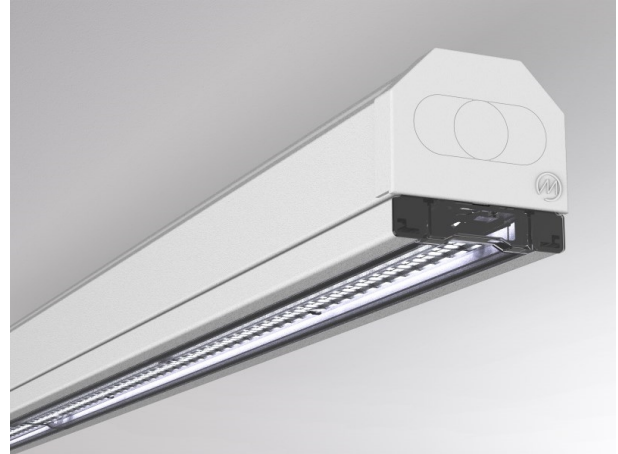

TRAIL**610-020500000050**

TRAIL EMPTY RAIL SUPPORT RAIL made of steel sheet, white, similar to RAL 9016, dimmability: not dimmable, IP20 without current guide,

**DRAWING****TECHNICAL DETAILS**

Dimming	not dimmable
Material	steel sheet
Length [mm]	4510
Width [mm]	64
Height [mm]	50
IP protection class	IP20
Net weight [kg]	4,22
Colour lamp	white
RAL	9016
EAN-Number	9010506347623