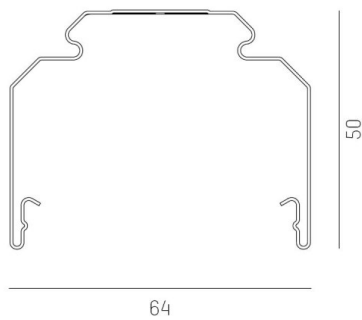

TRAIL**610-020500000050**

TRAIL EMPTY RAIL SUPPORT RAIL made of steel sheet, white, similar to RAL 9016, dimmability: not dimmable, IP20 without current guide,

**DRAWING****TECHNICAL DETAILS**

Dimming	not dimmable
Material	steel sheet
Length [mm]	4510
Width [mm]	64
Height [mm]	50
IP protection class	IP20
Net weight [kg]	4,22
Colour lamp	white
RAL	9016
EAN-Number	9010506347623

LIGHT DISTRIBUTION CURVE

The values are rated values. Power and luminous flux are initially subject to a tolerance of +/- 10%. Colour temperature tolerance: +/- 150 K. The values apply to an ambient temperature of 25°C unless otherwise specified.