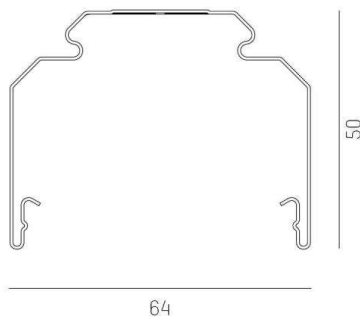

TRAIL**610-020500000050**

TRAIL EMPTY RAIL SUPPORT RAIL made of steel sheet, white, similar to RAL 9016, IP20 without current guide

**DRAWING****TECHNICAL DETAILS**

Material	steel sheet
Length [mm]	4510
Width [mm]	64
Height [mm]	50
IP protection class	IP20
Net weight [kg]	4,22
Color lamp	white
RAL	9016
EAN-Number	9010506347623

LIGHT DISTRIBUTION CURVE

The values are rated values. Power and luminous flux are initially subject to a tolerance of +/- 10%. Colour temperature tolerance: +/- 150 K. The values apply to an ambient temperature of 25°C unless otherwise specified.