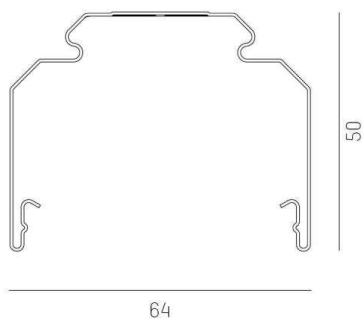

**TRAIL****610-020500000060**

TRAIL EMPTY RAIL SUPPORT RAIL made of steel sheet, black, similar to RAL 9005, IP20 without current guide

**DRAWING****TECHNICAL DETAILS**

Material	steel sheet
Length [mm]	4510
Width [mm]	64
Height [mm]	50
IP protection class	IP20
Net weight [kg]	4,22
Color lamp	black
RAL	9005
EAN-Number	9010506390148

**LIGHT DISTRIBUTION CURVE**

The values are rated values. Power and luminous flux are initially subject to a tolerance of +/- 10%. Colour temperature tolerance: +/- 150 K. The values apply to an ambient temperature of 25°C unless otherwise specified.