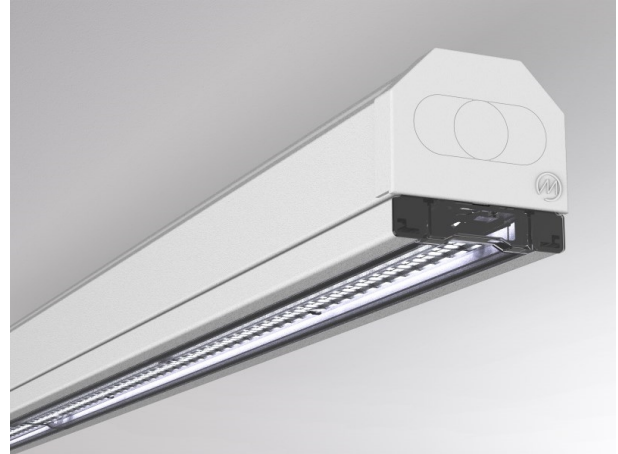

TRAIL

610-020500000060

TRAIL EMPTY RAIL SUPPORT RAIL made of steel sheet, black, similar to RAL 9005, dimmability: not dimmable, IP20 without current guide

DRAWING

TECHNICAL DETAILS

Dimming	not dimmable
Material	steel sheet
Length [mm]	4510
Width [mm]	64
Height [mm]	50
IP protection class	IP20
Net weight [kg]	4,22
Colour lamp	black
RAL	9005
EAN-Number	9010506390148