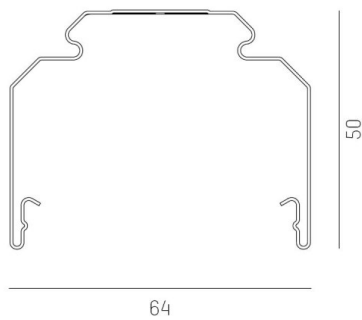

TRAIL

610-020500000060

TRAIL EMPTY RAIL SUPPORT RAIL made of steel sheet, black, similar to RAL 9005, dimmability: not dimmable, IP20 without current guide

DRAWING

TECHNICAL DETAILS

Dimming	not dimmable
Material	steel sheet
Length [mm]	4510
Width [mm]	64
Height [mm]	50
IP protection class	IP20
Net weight [kg]	4,22
Colour lamp	black
RAL	9005
EAN-Number	9010506390148

LIGHT DISTRIBUTION CURVE

The values are rated values. Power and luminous flux are initially subject to a tolerance of +/- 10%. Colour temperature tolerance: +/- 150 K. The values apply to an ambient temperature of 25°C unless otherwise specified.