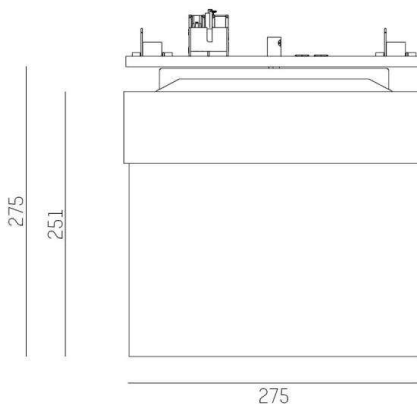

TRAIL

610-0271002000040

TRAIL LIGHT INSERT EMERGENCY EXIT FUNKTIONSEINSATZ made of steel sheet, silver, similar to RAL 9006, light output direct, swiveling 350°, with converter, dimmable not dimmable, through wiring 11-polig, IP20 Burning time: 3h

DRAWING

LIGHT DISTRIBUTION CURVE

TECHNICAL DETAILS

System perform. [W]	1,7
Designer	INHOUSE
Converter	with converter
Dimming	nicht dimmbar
Light output	direct
Voltage [V]	220-240V 50/60Hz
Through wiring	11-polig
Material	steel sheet
Length [mm]	281
Width [mm]	58
Height [mm]	251
IP protection class	IP20
Voltage class	protection cl. I
Net weight [kg]	1,50
Color lamp	silver
RAL	9006
EAN-Number	9010506452594
Lifetime [h]	L80 B10 50 000