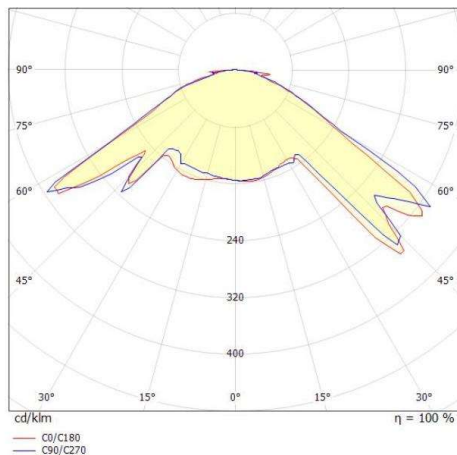

**TRAIL**

**610-0272002000040**

TRAIL LIGHT INSERT EMERGENCY LIGHT FUNCTIONAL INSERT made of steel sheet, grey, similar to RAL 9006, high quality plastic lens beam symmetric, light output direct, with converter, dimmability: not dimmable, through wiring 11-polig, IP20 lighting duration: 3h

**DRAWING**

**TECHNICAL DETAILS**

System perform. [W]	6
Luminous flux [lm]	320
Colour temp. [K]	6000K
CRI	>80
Optics	high quality plastic lens
Designer	INHOUSE
Converter	with converter
Dimming	not dimmable
Light output	direct
Beam angle [°]	symmetrisch
Voltage [V]	220-240V 50/60Hz
Through wiring	11-polig
Material	steel sheet
Length [mm]	565
Width [mm]	58
Height [mm]	26
Diameter [mm]	115
IP protection class	IP20
Voltage class	protection cl. I
Net weight [kg]	2,45
Colour lamp	grey
RAL	9006
EAN-Number	9010506452617
Lifetime [h]	L80 B10 50 000

**LIGHT DISTRIBUTION CURVE**

The values are rated values. Power and luminous flux are initially subject to a tolerance of +/- 10%. Colour temperature tolerance: +/- 150 K. The values apply to an ambient temperature of 25°C unless otherwise specified.