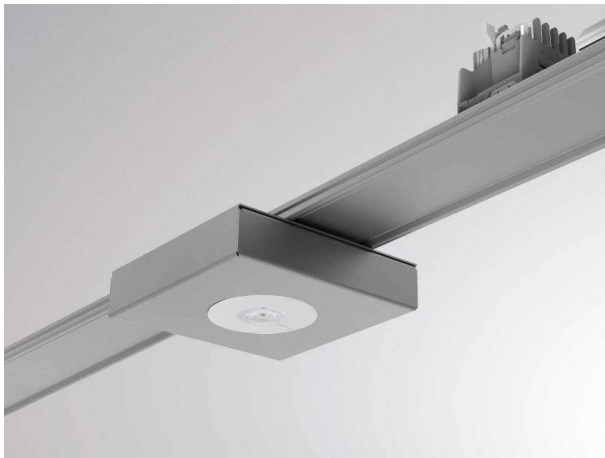

**TRAIL**

**610-0272002000040**

TRAIL LIGHT INSERT EMERGENCY LIGHT FUNCTIONAL INSERT made of steel sheet, grey, similar to RAL 9006, high quality plastic lens beam symmetric, light output direct, with converter, dimmability: not dimmable, through wiring 11-polig, IP20 lighting duration: 3h

**DRAWING**

**TECHNICAL DETAILS**

System perform. [W]	6
Luminous flux [lm]	320
Colour temp. [K]	6000K
CRI	>80
Optics	high quality plastic lens
Designer	INHOUSE
Converter	with converter
Dimming	not dimmable
Light output	direct
Beam angle [°]	symmetrisch
Voltage [V]	220-240V 50/60Hz
Through wiring	11-polig
Material	steel sheet
Length [mm]	565
Width [mm]	58
Height [mm]	26
Diameter [mm]	115
IP protection class	IP20
Voltage class	protection cl. I
Net weight [kg]	2,45
Colour lamp	grey
RAL	9006
EAN-Number	9010506452617
Lifetime [h]	L80 B10 50 000