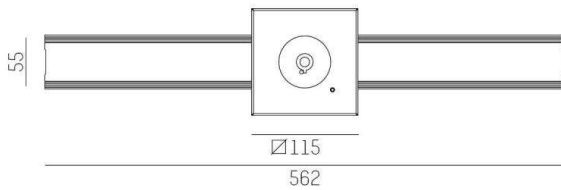

**TRAIL**

**610-0272002000040**

TRAIL LIGHT INSERT EMERGENCY LIGHT FUNCTIONAL INSERT made of steel sheet, grey, similar to RAL 9006, high quality plastic lens beam symmetric, light output direct, with converter, dimmability: not dimmable, through wiring 11-polig, IP20 lighting duration: 3h

**DRAWING**

**TECHNICAL DETAILS**

System perform. [W]	6
Luminous flux [lm]	320
Colour temp. [K]	6000K
CRI	>80
Optics	high quality plastic lens
Designer	INHOUSE
Converter	with converter
Dimming	not dimmable
Light output	direct
Beam angle [°]	symmetrisch
Voltage [V]	220-240V 50/60Hz
Through wiring	11-polig
Material	steel sheet
Length [mm]	565
Width [mm]	58
Height [mm]	26
Diameter [mm]	115
IP protection class	IP20
Voltage class	protection cl. I
Net weight [kg]	2,45
Colour lamp	grey
RAL	9006
EAN-Number	9010506452617
Lifetime [h]	L80 B10 50 000

**LIGHT DISTRIBUTION CURVE**

The values are rated values. Power and luminous flux are initially subject to a tolerance of +/- 10%. Colour temperature tolerance: +/- 150 K. The values apply to an ambient temperature of 25°C unless otherwise specified.