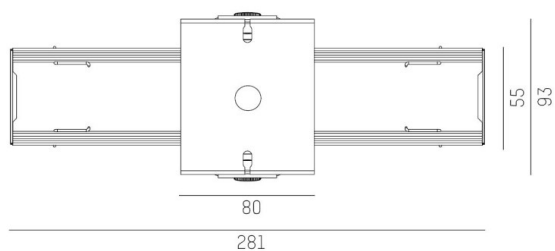

TRAIL

610-0283001000060

TRAIL TUNE HB INSERT FUNCTIONAL INSERT made of steel sheet, black, similar to RAL 9005, without converter, dimmability: see converter, through wiring 7-polig, IP54 suitable for DALI2, 1-10V TUNE HB

DRAWING

TECHNICAL DETAILS

Designer	INHOUSE
Converter	without converter
Dimming	see converter
Voltage [V]	220-240V 50/60Hz
Through wiring	7-polig
Material	steel sheet
Length [mm]	283,9
Width [mm]	58
Height [mm]	16
IP protection class	IP54
Voltage class	protection cl. I
Net weight [kg]	0,81
Colour lamp	black
RAL	9005
EAN-Number	9010506774535

LIGHT DISTRIBUTION CURVE

The values are rated values. Power and luminous flux are initially subject to a tolerance of +/- 10%. Colour temperature tolerance: +/- 150 K. The values apply to an ambient temperature of 25°C unless otherwise specified.