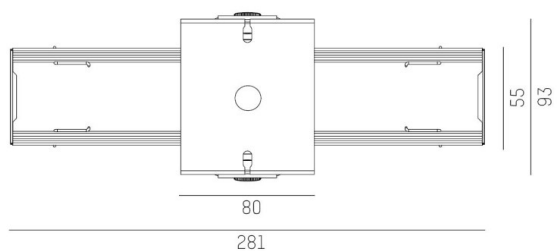

## TRAIL

610-0283002000060

TRAIL TUNE HB INSERT FUNCTIONAL INSERT made of steel sheet, black, similar to RAL 9005, without converter, dimmability: see converter, through wiring 11-polig, IP54 suitable for DALI2, 1-10V TUNE HB

## DRAWING

## TECHNICAL DETAILS

Designer	INHOUSE
Converter	without converter
Dimming	see converter
Voltage [V]	220-240V 50/60Hz
Through wiring	11-polig
Material	steel sheet
Length [mm]	283,9
Width [mm]	58
Height [mm]	16
IP protection class	IP54
Voltage class	protection cl. I
Net weight [kg]	0,81
Colour lamp	black
RAL	9005
EAN-Number	9010506774566