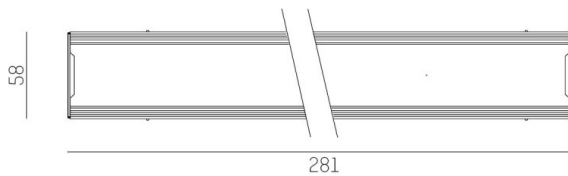

TRAIL

610-0291001000040

TRAIL LIGHT INSERT UNIVERSAL FUNCTIONAL INSERT made of steel sheet, grey, similar to RAL 9006, dimmability: not dimmable, through wiring 7-polig, IP54

DRAWING

TECHNICAL DETAILS

Designer	INHOUSE
Dimming	not dimmable
Through wiring	7-polig
Material	steel sheet
Length [mm]	281
Width [mm]	58
Height [mm]	16
IP protection class	IP54
Voltage class	protection cl. I
Net weight [kg]	0,23
Colour lamp	grey
RAL	9006
EAN-Number	9010506399028

LIGHT DISTRIBUTION CURVE

The values are rated values. Power and luminous flux are initially subject to a tolerance of +/- 10%. Colour temperature tolerance: +/- 150 K. The values apply to an ambient temperature of 25°C unless otherwise specified.