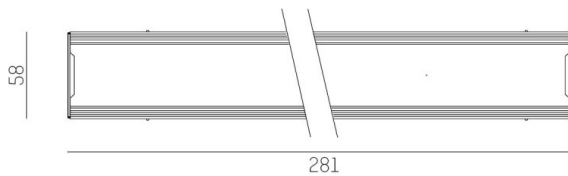

TRAIL

610-0291001000060

TRAIL LIGHT INSERT UNIVERSAL FUNCTIONAL INSERT made of steel sheet, black, similar to RAL 9005, dimmability: not dimmable, through wiring 7-polig, IP54

DRAWING

TECHNICAL DETAILS

Designer	INHOUSE
Dimming	not dimmable
Through wiring	7-polig
Material	steel sheet
Length [mm]	281
Width [mm]	58
Height [mm]	16
IP protection class	IP54
Voltage class	protection cl. I
Net weight [kg]	0,23
Colour lamp	black
RAL	9005
EAN-Number	9010506399035

LIGHT DISTRIBUTION CURVE

The values are rated values. Power and luminous flux are initially subject to a tolerance of +/- 10%. Colour temperature tolerance: +/- 150 K. The values apply to an ambient temperature of 25°C unless otherwise specified.