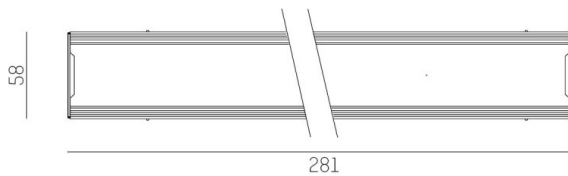

TRAIL

610-0291002000040

TRAIL LIGHT INSERT UNIVERSAL FUNCTIONAL INSERT made of steel sheet, grey, similar to RAL 9006, dimmability: not dimmable, through wiring 11-polig, IP54

DRAWING

TECHNICAL DETAILS

Designer	INHOUSE
Dimming	not dimmable
Through wiring	11-polig
Material	steel sheet
Length [mm]	281
Width [mm]	58
Height [mm]	16
IP protection class	IP54
Voltage class	protection cl. I
Net weight [kg]	0,23
Colour lamp	grey
RAL	9006
EAN-Number	9010506399066

LIGHT DISTRIBUTION CURVE

The values are rated values. Power and luminous flux are initially subject to a tolerance of +/- 10%. Colour temperature tolerance: +/- 150 K. The values apply to an ambient temperature of 25°C unless otherwise specified.