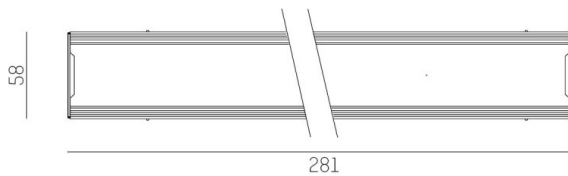

TRAIL

610-0291002000060

TRAIL LIGHT INSERT UNIVERSAL FUNCTIONAL INSERT made of steel sheet, black, similar to RAL 9005, dimmability: not dimmable, through wiring 11-polig, IP54

DRAWING

TECHNICAL DETAILS

Designer	INHOUSE
Dimming	not dimmable
Through wiring	11-polig
Material	steel sheet
Length [mm]	281
Width [mm]	58
Height [mm]	16
IP protection class	IP54
Voltage class	protection cl. I
Net weight [kg]	0,23
Colour lamp	black
RAL	9005
EAN-Number	9010506399073

LIGHT DISTRIBUTION CURVE

The values are rated values. Power and luminous flux are initially subject to a tolerance of +/- 10%. Colour temperature tolerance: +/- 150 K. The values apply to an ambient temperature of 25°C unless otherwise specified.