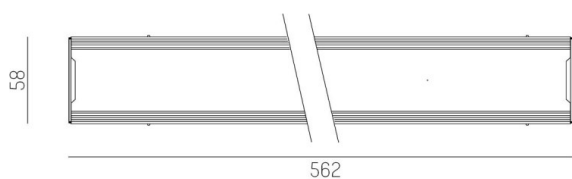

## TRAIL

610-0292001000040

TRAIL LIGHT INSERT UNIVERSAL FUNCTIONAL INSERT made of steel sheet, grey, similar to RAL 9006, dimmability: not dimmable, through wiring 7-polig, IP54

## DRAWING

## TECHNICAL DETAILS

Designer	INHOUSE
Dimming	not dimmable
Through wiring	7-polig
Material	steel sheet
Length [mm]	562
Width [mm]	58
Height [mm]	16
IP protection class	IP54
Voltage class	protection cl. I
Net weight [kg]	0,33
Colour lamp	grey
RAL	9006
EAN-Number	9010506399097