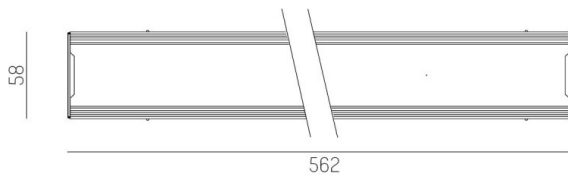

**TRAIL**

**610-0292001000060**

TRAIL LIGHT INSERT UNIVERSAL FUNCTIONAL INSERT made of steel sheet, black, similar to RAL 9005, dimmability: not dimmable, through wiring 7-polig, IP54

**DRAWING**

**TECHNICAL DETAILS**

Designer	INHOUSE
Dimming	not dimmable
Through wiring	7-polig
Material	steel sheet
Length [mm]	562
Width [mm]	58
Height [mm]	16
IP protection class	IP54
Voltage class	protection cl. I
Net weight [kg]	0,33
Colour lamp	black
RAL	9005
EAN-Number	9010506399103