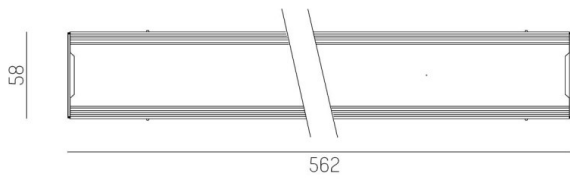

TRAIL

610-0292002000040

TRAIL LIGHT INSERT UNIVERSAL FUNCTIONAL INSERT made of steel sheet, grey, similar to RAL 9006, dimmability: not dimmable, through wiring 11-polig, IP54

DRAWING

TECHNICAL DETAILS

Designer	INHOUSE
Dimming	not dimmable
Through wiring	11-polig
Material	steel sheet
Length [mm]	562
Width [mm]	58
Height [mm]	16
IP protection class	IP54
Voltage class	protection cl. I
Net weight [kg]	0,33
Colour lamp	grey
RAL	9006
EAN-Number	9010506399110

LIGHT DISTRIBUTION CURVE

The values are rated values. Power and luminous flux are initially subject to a tolerance of +/- 10%. Colour temperature tolerance: +/- 150 K. The values apply to an ambient temperature of 25°C unless otherwise specified.