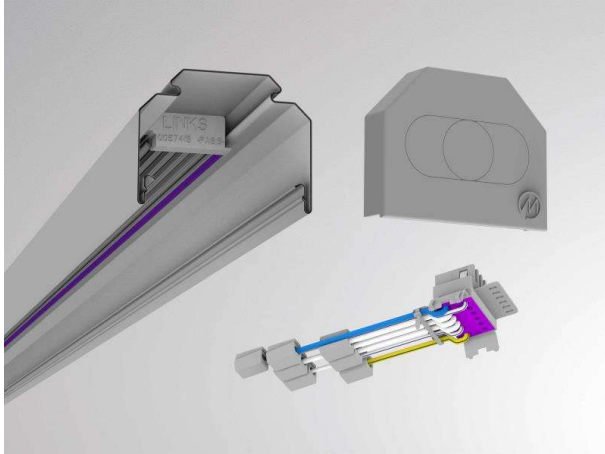

TRAIL**610-0401001000040**

TRAIL SINGLE RAIL SUPPORT RAIL made of steel sheet, silver, similar to RAL 9006, through wiring 7-polig, IP20 power feed and end cap set

**DRAWING****TECHNICAL DETAILS**

Through wiring	7-polig
Material	steel sheet
Length [mm]	1137
Width [mm]	64
Height [mm]	50
IP protection class	IP20
Net weight [kg]	1,20
Color lamp	silver
RAL	9006
EAN-Number	9010506465464

LIGHT DISTRIBUTION CURVE

The values are rated values. Power and luminous flux are initially subject to a tolerance of +/- 10%. Colour temperature tolerance: +/- 150 K. The values apply to an ambient temperature of 25°C unless otherwise specified.