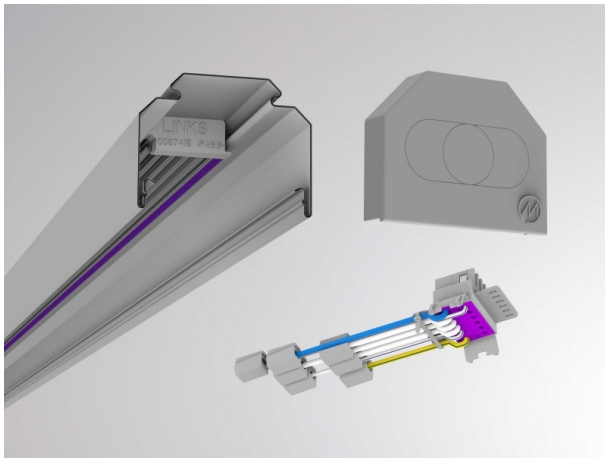

TRAIL

610-0401001000040

TRAIL SINGLE RAIL SUPPORT RAIL made of steel sheet, grey, similar to RAL 9006, dimmability: not dimmable, through wiring 7-polig, IP20 power feed and end cap set

DRAWING

TECHNICAL DETAILS

| | |
|---------------------|---------------|
| Dimming | not dimmable |
| Through wiring | 7-polig |
| Material | steel sheet |
| Length [mm] | 1137 |
| Width [mm] | 64 |
| Height [mm] | 50 |
| IP protection class | IP20 |
| Net weight [kg] | 1,30 |
| Colour lamp | grey |
| RAL | 9006 |
| EAN-Number | 9010506465464 |