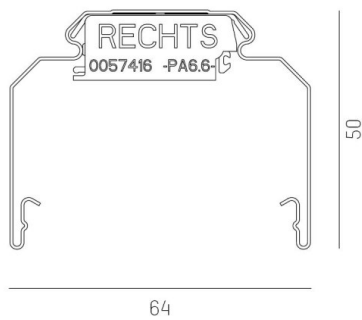

TRAIL

610-0401001000040

TRAIL SINGLE RAIL SUPPORT RAIL made of steel sheet, grey, similar to RAL 9006, dimmability: not dimmable, through wiring 7-polig, IP20 power feed and end cap set

DRAWING

TECHNICAL DETAILS

| | |
|---------------------|---------------|
| Dimming | not dimmable |
| Through wiring | 7-polig |
| Material | steel sheet |
| Length [mm] | 1137 |
| Width [mm] | 64 |
| Height [mm] | 50 |
| IP protection class | IP20 |
| Net weight [kg] | 1,30 |
| Colour lamp | grey |
| RAL | 9006 |
| EAN-Number | 9010506465464 |

LIGHT DISTRIBUTION CURVE

The values are rated values. Power and luminous flux are initially subject to a tolerance of +/- 10%. Colour temperature tolerance: +/- 150 K. The values apply to an ambient temperature of 25°C unless otherwise specified.