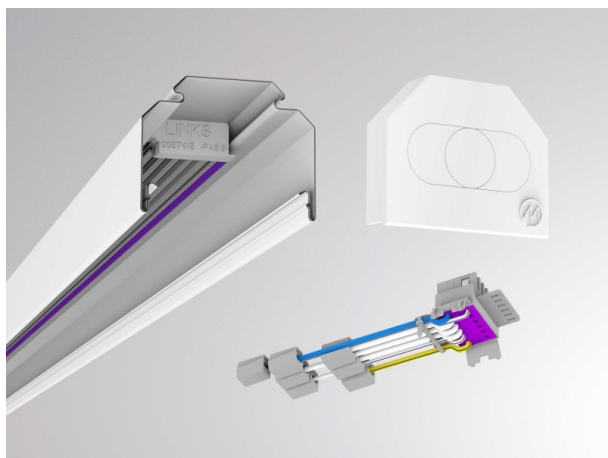

## TRAIL

610-0401001000050

TRAIL SINGLE RAIL SUPPORT RAIL made of steel sheet, white, similar to RAL 9016, dimmability: not dimmable, through wiring 7-polig, IP20 power feed and end cap set

## DRAWING

## TECHNICAL DETAILS

Dimming	not dimmable
Through wiring	7-polig
Material	steel sheet
Length [mm]	1137
Width [mm]	64
Height [mm]	50
IP protection class	IP20
Net weight [kg]	1,30
Colour lamp	white
RAL	9016
EAN-Number	9010506463798