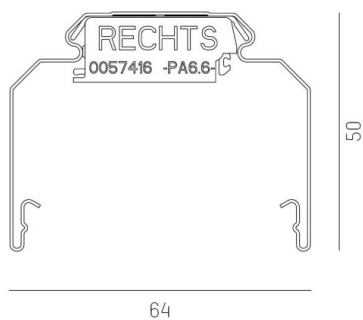

## TRAIL

610-0401001000050

TRAIL SINGLE RAIL SUPPORT RAIL made of steel sheet, white, similar to RAL 9016, dimmability: not dimmable, through wiring 7-polig, IP20 power feed and end cap set

## DRAWING

## TECHNICAL DETAILS

Dimming	not dimmable
Through wiring	7-polig
Material	steel sheet
Length [mm]	1137
Width [mm]	64
Height [mm]	50
IP protection class	IP20
Net weight [kg]	1,30
Colour lamp	white
RAL	9016
EAN-Number	9010506463798

## LIGHT DISTRIBUTION CURVE

The values are rated values. Power and luminous flux are initially subject to a tolerance of +/- 10%. Colour temperature tolerance: +/- 150 K. The values apply to an ambient temperature of 25°C unless otherwise specified.