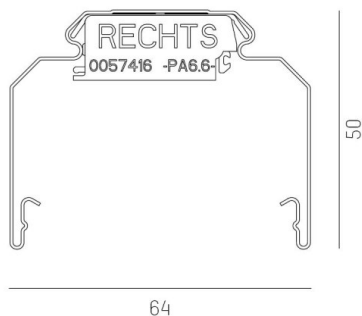

TRAIL

610-0402001000040

TRAIL SINGLE RAIL SUPPORT RAIL made of steel sheet, silver, similar to RAL 9006, through wiring 7-polig, IP20 power feed and end cap set

DRAWING

TECHNICAL DETAILS

Dimming	not dimmable
Through wiring	7-polig
Material	steel sheet
Length [mm]	1696
Width [mm]	64
Height [mm]	50
IP protection class	IP20
Net weight [kg]	1,30
Colour lamp	grey
RAL	9006
EAN-Number	9010506465518

LIGHT DISTRIBUTION CURVE

The values are rated values. Power and luminous flux are initially subject to a tolerance of +/- 10%. Colour temperature tolerance: +/- 150 K. The values apply to an ambient temperature of 25°C unless otherwise specified.