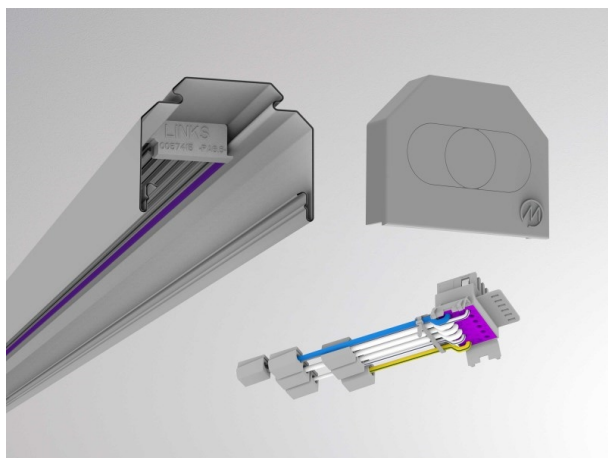

TRAIL

610-0402001000040

TRAIL SINGLE RAIL SUPPORT RAIL made of steel sheet, silver, similar to RAL 9006, through wiring 7-polig, IP20 power feed and end cap set

DRAWING

TECHNICAL DETAILS

Dimming	not dimmable
Through wiring	7-polig
Material	steel sheet
Length [mm]	1696
Width [mm]	64
Height [mm]	50
IP protection class	IP20
Net weight [kg]	1,30
Colour lamp	grey
RAL	9006
EAN-Number	9010506465518

LIGHT DISTRIBUTION CURVE

The values are rated values. Power and luminous flux are initially subject to a tolerance of +/- 10%. Colour temperature tolerance: +/- 150 K. The values apply to an ambient temperature of 25°C unless otherwise specified.