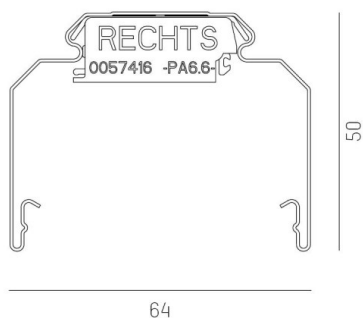

TRAIL

610-0402001000050

TRAIL SINGLE RAIL SUPPORT RAIL made of steel sheet, white, similar to RAL 9016, through wiring 7-polig, IP20 power feed and end cap set

DRAWING

TECHNICAL DETAILS

Dimming	not dimmable
Through wiring	7-polig
Material	steel sheet
Length [mm]	1696
Width [mm]	64
Height [mm]	50
IP protection class	IP20
Net weight [kg]	1,30
Colour lamp	white
RAL	9016
EAN-Number	9010506465501

LIGHT DISTRIBUTION CURVE

The values are rated values. Power and luminous flux are initially subject to a tolerance of +/- 10%. Colour temperature tolerance: +/- 150 K. The values apply to an ambient temperature of 25°C unless otherwise specified.