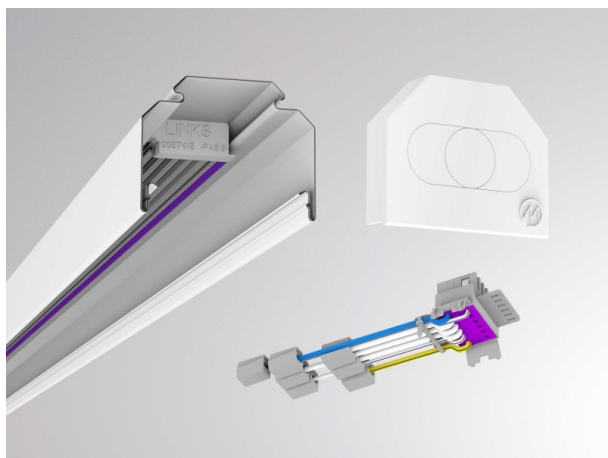

TRAIL

610-0402001000050

TRAIL SINGLE RAIL SUPPORT RAIL made of steel sheet, white, similar to RAL 9016, through wiring 7-polig, IP20 power feed and end cap set

DRAWING

TECHNICAL DETAILS

Dimming	not dimmable
Through wiring	7-polig
Material	steel sheet
Length [mm]	1696
Width [mm]	64
Height [mm]	50
IP protection class	IP20
Net weight [kg]	1,30
Colour lamp	white
RAL	9016
EAN-Number	9010506465501

LIGHT DISTRIBUTION CURVE

The values are rated values. Power and luminous flux are initially subject to a tolerance of +/- 10%. Colour temperature tolerance: +/- 150 K. The values apply to an ambient temperature of 25°C unless otherwise specified.