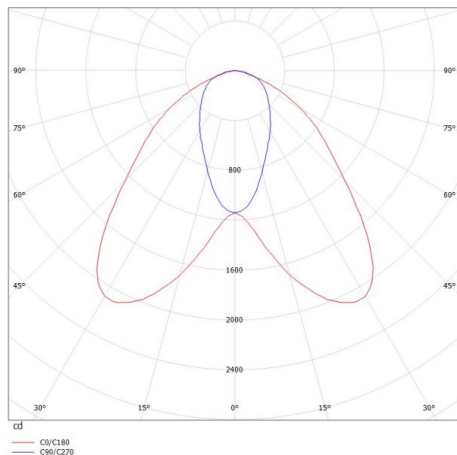

TRAIL

610-1251011217060

TRAIL LIGHT INSERT DA MOUNTING RAIL LIGHT INSERT made of aluminium, black, similar to RAL 9005, linear optics beam double asymmetric, light output direct, with converter, max. 250mA, dimmability: not dimmable, through wiring 7-polig, IP20

DRAWING

TECHNICAL DETAILS

System perform. [W]	25
Bulb type	LED
Luminous flux [lm]	3390
Current sec. [mA]	250
Colour temp. [K]	3500K
CRI	>80
Optics	high quality linear optics
Designer	INHOUSE
Converter	with converter
Dimming	not dimmable
Light output	direct
Beam angle [°]	double asym
Voltage [V]	220-240V 50/60Hz
Through wiring	7-polig
Material	aluminium
Length [mm]	1137
Width [mm]	64
Height [mm]	16
IP protection class	IP20
Voltage class	protection cl. I
Shock resistance	IK06
Net weight [kg]	1,19
Colour lamp	black
RAL	9005
EAN-Number	9010506589047
Lifetime [h]	L90 B10 100 000
Ambient temperature	-20° bis +50°
Energy efficiency cl.	C
No. of luminaires B16A	33
IFS suitable	Yes

LIGHT DISTRIBUTION CURVE

The values are rated values. Power and luminous flux are initially subject to a tolerance of +/- 10%. Colour temperature tolerance: +/- 150 K. The values apply to an ambient temperature of 25°C unless otherwise specified.