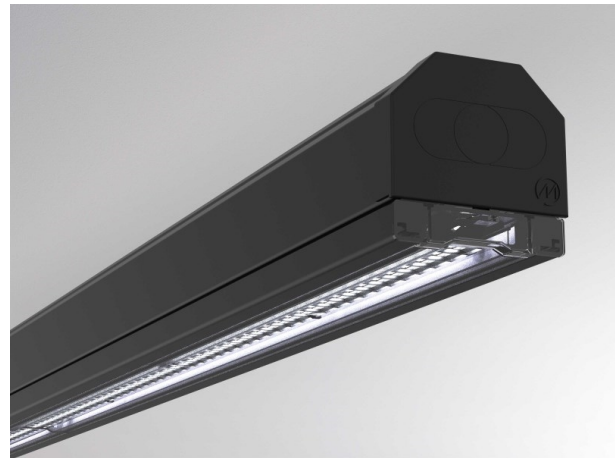

TRAIL

610-1251011217060

TRAIL LIGHT INSERT DA MOUNTING RAIL LIGHT INSERT made of aluminium, black, similar to RAL 9005, linear optics beam double asymmetric, light output direct, with converter, max. 250mA, dimmability: not dimmable, through wiring 7-polig, IP20

DRAWING

TECHNICAL DETAILS

System perform. [W]	25
Bulb type	LED
Luminous flux [lm]	3390
Current sec. [mA]	250
Colour temp. [K]	3500K
CRI	>80
Optics	high quality linear optics
Designer	INHOUSE
Converter	with converter
Dimming	not dimmable
Light output	direct
Beam angle [°]	double asym
Voltage [V]	220-240V 50/60Hz
Through wiring	7-polig
Material	aluminium
Length [mm]	1137
Width [mm]	64
Height [mm]	16
IP protection class	IP20
Voltage class	protection cl. I
Shock resistance	IK06
Net weight [kg]	1,19
Colour lamp	black
RAL	9005
EAN-Number	9010506589047
Lifetime [h]	L90 B10 100 000
Ambient temperature	-20° bis +50°
Energy efficiency cl.	C
No. of luminaires B16A	33
IFS suitable	Yes