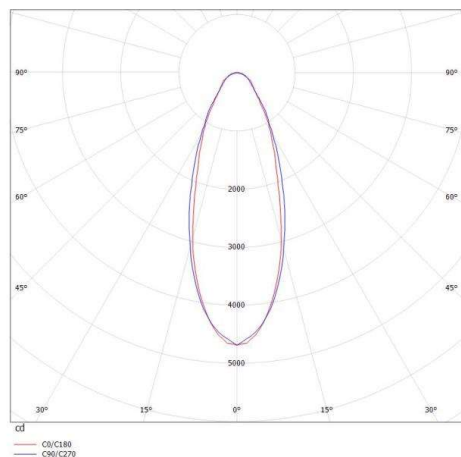

TRAIL

610-1251011417060

TRAIL LIGHT INSERT NB MOUNTING RAIL LIGHT INSERT made of aluminium, black, similar to RAL 9005, linear optics beam 30°, light output direct, UGR <25, with converter, max. 250mA, dimmability: not dimmable, through wiring 7-polig, IP20

DRAWING

TECHNICAL DETAILS

System perform. [W]	25
Bulb type	LED
Luminous flux [lm]	3550
Current sec. [mA]	250
Colour temp. [K]	3500K
CRI	>80
UGR	<25
Optics	high quality linear optics
Designer	INHOUSE
Converter	with converter
Dimming	not dimmable
Light output	direct
Beam angle [°]	30°
Voltage [V]	220-240V 50/60Hz
Through wiring	7-polig
Material	aluminium
Length [mm]	1137
Width [mm]	64
Height [mm]	16
IP protection class	IP20
Voltage class	protection cl. I
Shock resistance	IK06
Net weight [kg]	1,15
Colour lamp	black
RAL	9005
EAN-Number	9010506589528
Lifetime [h]	L90 B10 100 000
Ambient temperature	-20° bis +50°
Energy efficiency cl.	C
No. of luminaires B16A	33
IFS suitable	Yes

LIGHT DISTRIBUTION CURVE

The values are rated values. Power and luminous flux are initially subject to a tolerance of +/- 10%. Colour temperature tolerance: +/- 150 K. The values apply to an ambient temperature of 25°C unless otherwise specified.