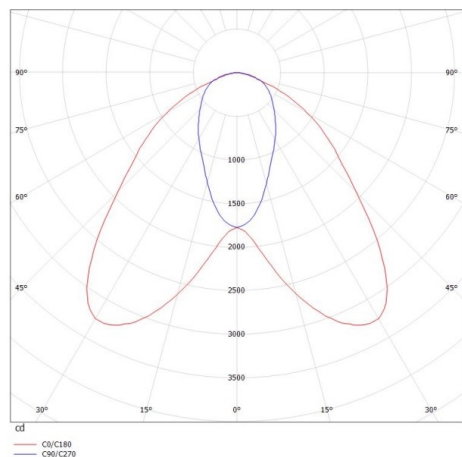

TRAIL

610-1251021217060

TRAIL LIGHT INSERT DA MOUNTING RAIL LIGHT INSERT made of aluminium, black, similar to RAL 9005, linear optics beam double asymmetric, light output direct, with converter, max. 400mA, dimmability: not dimmable, through wiring 7-polig, IP20

DRAWING

TECHNICAL DETAILS

System perform. [W]	40
Bulb type	LED
Luminous flux [lm]	5270
Current sec. [mA]	400
Colour temp. [K]	3500K
CRI	>80
Optics	high quality linear optics
Designer	INHOUSE
Converter	with converter
Dimming	not dimmable
Light output	direct
Beam angle [°]	double asym
Voltage [V]	220-240V 50/60Hz
Through wiring	7-polig
Material	aluminium
Length [mm]	1137
Width [mm]	64
Height [mm]	16
IP protection class	IP20
Voltage class	protection cl. I
Shock resistance	IK06
Net weight [kg]	1,17
Colour lamp	black
RAL	9005
EAN-Number	9010506591446
Lifetime [h]	L90 B10 100 000
Ambient temperature	-20° bis +50°
Energy efficiency cl.	C
No. of luminaires B16A	24
IFS suitable	Yes

LIGHT DISTRIBUTION CURVE

The values are rated values. Power and luminous flux are initially subject to a tolerance of +/- 10%. Colour temperature tolerance: +/- 150 K. The values apply to an ambient temperature of 25°C unless otherwise specified.