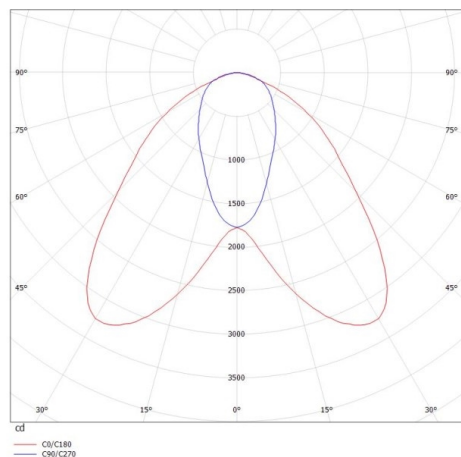

TRAIL

610-125102121706d

TRAIL LIGHT INSERT DA MOUNTING RAIL LIGHT INSERT made of aluminium, black, similar to RAL 9005, linear optics beam double asymmetric, light output direct, with converter, max. 400mA, dimmability: DALI, through wiring 7-polig, IP20

DRAWING

TECHNICAL DETAILS

System perform. [W]	40
Bulb type	LED
Luminous flux [lm]	5270
Current sec. [mA]	400
Colour temp. [K]	3500K
CRI	>80
Optics	high quality linear optics
Designer	INHOUSE
Converter	with converter
Light output	direct
Beam angle [°]	double asym
Voltage [V]	220-240V 50/60Hz
Through wiring	7-polig
Material	aluminium
Length [mm]	1137
Width [mm]	64
Height [mm]	16
IP protection class	IP20
Voltage class	protection cl. I
Shock resistance	IK06
Net weight [kg]	1,25
Colour lamp	black
RAL	9005
EAN-Number	9010506591439
Lifetime [h]	L90 B10 100 000
Ambient temperature	-20° bis +50°
Energy efficiency cl.	C
No. of luminaires B16A	24
IFS suitable	Yes

LIGHT DISTRIBUTION CURVE

The values are rated values. Power and luminous flux are initially subject to a tolerance of +/- 10%. Colour temperature tolerance: +/- 150 K. The values apply to an ambient temperature of 25°C unless otherwise specified.