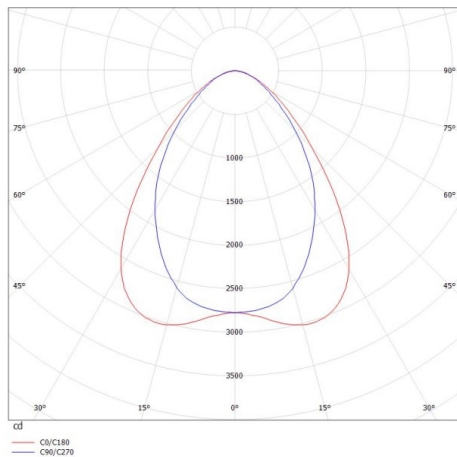

TRAIL

610-1251021317060

TRAIL LIGHT INSERT WB MOUNTING RAIL LIGHT INSERT made of aluminium, black, similar to RAL 9005, linear optics beam 90°, light output direct, UGR <28, with converter, max. 400mA, dimmability: not dimmable, through wiring 7-polig, IP20

DRAWING

TECHNICAL DETAILS

System perform. [W]	40
Bulb type	LED
Luminous flux [lm]	5530
Current sec. [mA]	400
Colour temp. [K]	3500K
CRI	>80
UGR	<28
Optics	high quality linear optics
Designer	INHOUSE
Converter	with converter
Dimming	not dimmable
Light output	direct
Beam angle [°]	90°
Voltage [V]	220-240V 50/60Hz
Through wiring	7-polig
Material	aluminium
Length [mm]	1137
Width [mm]	64
Height [mm]	16
IP protection class	IP20
Voltage class	protection cl. I
Shock resistance	IK06
Net weight [kg]	1,17
Colour lamp	black
RAL	9005
EAN-Number	9010506591682
Lifetime [h]	L90 B10 100 000
Ambient temperature	-20° bis +50°
Energy efficiency cl.	C
No. of luminaires B16A	24
IFS suitable	Yes

LIGHT DISTRIBUTION CURVE

The values are rated values. Power and luminous flux are initially subject to a tolerance of +/- 10%. Colour temperature tolerance: +/- 150 K. The values apply to an ambient temperature of 25°C unless otherwise specified.