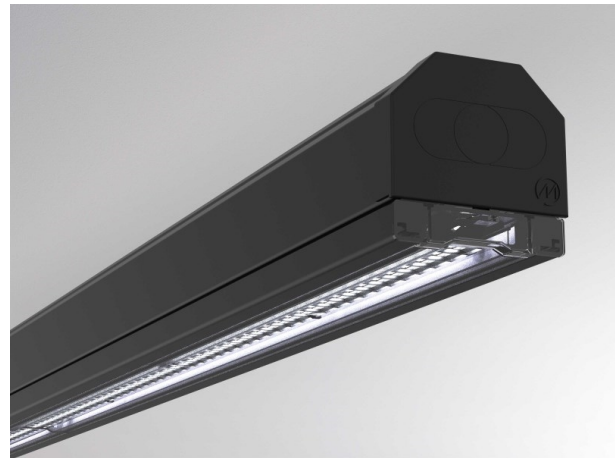

TRAIL

610-1251021317060

TRAIL LIGHT INSERT WB MOUNTING RAIL LIGHT INSERT made of aluminium, black, similar to RAL 9005, linear optics beam 90°, light output direct, UGR <28, with converter, max. 400mA, dimmability: not dimmable, through wiring 7-polig, IP20

DRAWING

TECHNICAL DETAILS

System perform. [W]	40
Bulb type	LED
Luminous flux [lm]	5530
Current sec. [mA]	400
Colour temp. [K]	3500K
CRI	>80
UGR	<28
Optics	high quality linear optics
Designer	INHOUSE
Converter	with converter
Dimming	not dimmable
Light output	direct
Beam angle [°]	90°
Voltage [V]	220-240V 50/60Hz
Through wiring	7-polig
Material	aluminium
Length [mm]	1137
Width [mm]	64
Height [mm]	16
IP protection class	IP20
Voltage class	protection cl. I
Shock resistance	IK06
Net weight [kg]	1,17
Colour lamp	black
RAL	9005
EAN-Number	9010506591682
Lifetime [h]	L90 B10 100 000
Ambient temperature	-20° bis +50°
Energy efficiency cl.	C
No. of luminaires B16A	24
IFS suitable	Yes