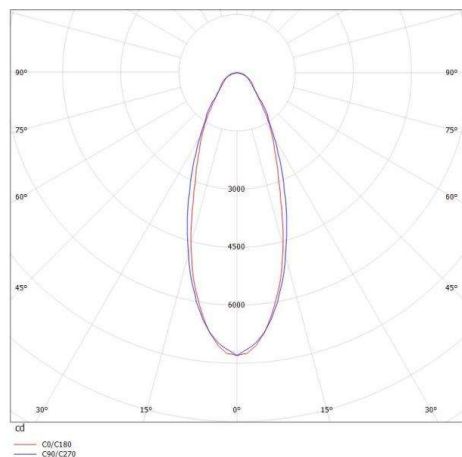

TRAIL

610-1251021417060

TRAIL LIGHT INSERT NB MOUNTING RAIL LIGHT INSERT made of aluminium, black, similar to RAL 9005, linear optics beam 30°, light output direct, UGR <25, with converter, max. 400mA, dimmability: not dimmable, through wiring 7-polig, IP20

DRAWING

TECHNICAL DETAILS

System perform. [W]	40
Bulb type	LED
Luminous flux [lm]	5530
Current sec. [mA]	400
Colour temp. [K]	3500K
CRI	>80
UGR	<25
Optics	high quality linear optics
Designer	INHOUSE
Converter	with converter
Dimming	not dimmable
Light output	direct
Beam angle [°]	30°
Voltage [V]	220-240V 50/60Hz
Through wiring	7-polig
Material	aluminium
Length [mm]	1137
Width [mm]	64
Height [mm]	16
IP protection class	IP20
Voltage class	protection cl. I
Shock resistance	IK06
Net weight [kg]	1,14
Colour lamp	black
RAL	9005
EAN-Number	9010506591927
Lifetime [h]	L90 B10 100 000
Ambient temperature	-20° bis +50°
Energy efficiency cl.	C
No. of luminaires B16A	24
IFS suitable	Yes

LIGHT DISTRIBUTION CURVE

The values are rated values. Power and luminous flux are initially subject to a tolerance of +/- 10%. Colour temperature tolerance: +/- 150 K. The values apply to an ambient temperature of 25°C unless otherwise specified.