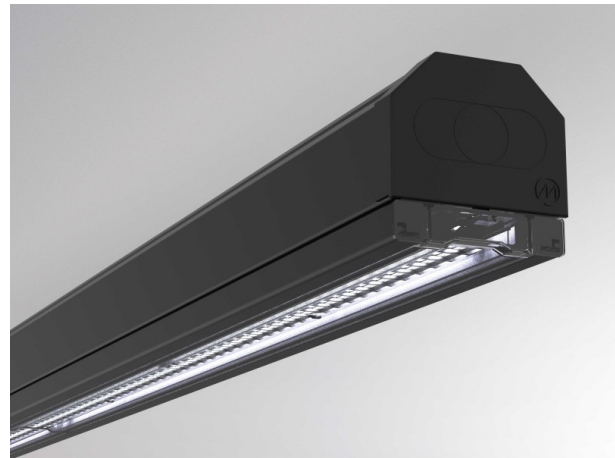

TRAIL

610-1251031314060

TRAIL LIGHT INSERT WB MOUNTING RAIL LIGHT INSERT made of aluminium, black, similar to RAL 9005, linear optics beam 90°, light output direct, UGR <28, with converter, max. 600mA, dimmability: not dimmable, through wiring 7-polig, IP20

DRAWING

TECHNICAL DETAILS

System perform. [W]	61
Bulb type	LED
Luminous flux [lm]	8390
Current sec. [mA]	600
Colour temp. [K]	4000K
CRI	>80
UGR	<28
Optics	high quality linear optics
Designer	INHOUSE
Converter	with converter
Dimming	not dimmable
Light output	direct
Beam angle [°]	90°
Voltage [V]	220-240V 50/60Hz
Through wiring	7-polig
Material	aluminium
Length [mm]	1137
Width [mm]	64
Height [mm]	16
IP protection class	IP20
Voltage class	protection cl. I
Shock resistance	IK06
Net weight [kg]	1,17
Colour lamp	black
RAL	9005
EAN-Number	9010506593969
Lifetime [h]	L90 B10 70 000
Ambient temperature	-20° bis +50°
Energy efficiency cl.	C
No. of luminaires B16A	22
IFS suitable	Yes