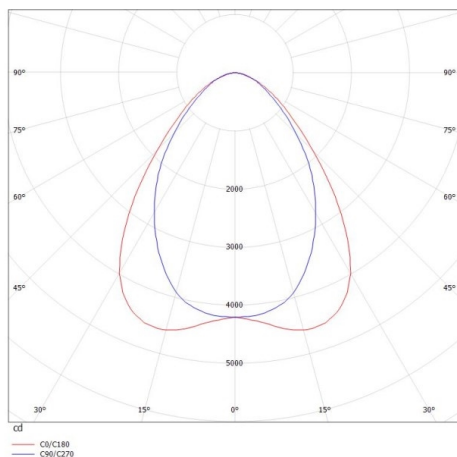

TRAIL

610-1251031314060

TRAIL LIGHT INSERT WB MOUNTING RAIL LIGHT INSERT made of aluminium, black, similar to RAL 9005, linear optics beam 90°, light output direct, UGR <28, with converter, max. 600mA, dimmability: not dimmable, through wiring 7-polig, IP20

DRAWING

TECHNICAL DETAILS

System perform. [W]	61
Bulb type	LED
Luminous flux [lm]	8390
Current sec. [mA]	600
Colour temp. [K]	4000K
CRI	>80
UGR	<28
Optics	high quality linear optics
Designer	INHOUSE
Converter	with converter
Dimming	not dimmable
Light output	direct
Beam angle [°]	90°
Voltage [V]	220-240V 50/60Hz
Through wiring	7-polig
Material	aluminium
Length [mm]	1137
Width [mm]	64
Height [mm]	16
IP protection class	IP20
Voltage class	protection cl. I
Shock resistance	IK06
Net weight [kg]	1,17
Colour lamp	black
RAL	9005
EAN-Number	9010506593969
Lifetime [h]	L90 B10 70 000
Ambient temperature	-20° bis +50°
Energy efficiency cl.	C
No. of luminaires B16A	22
IFS suitable	Yes

LIGHT DISTRIBUTION CURVE

The values are rated values. Power and luminous flux are initially subject to a tolerance of +/- 10%. Colour temperature tolerance: +/- 150 K. The values apply to an ambient temperature of 25°C unless otherwise specified.