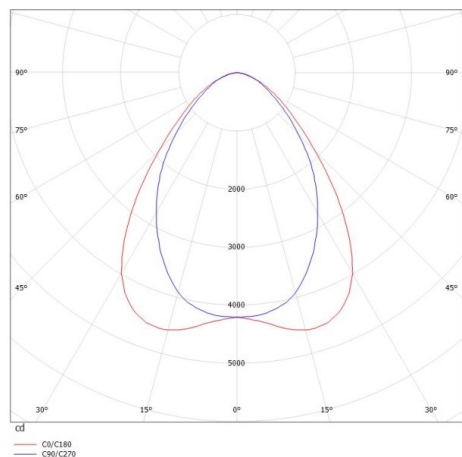

TRAIL

610-1251031315060

TRAIL LIGHT INSERT WB MOUNTING RAIL LIGHT INSERT made of aluminium, black, similar to RAL 9005, linear optics beam 90°, light output direct, UGR <28, with converter, max. 600mA, dimmability: not dimmable, through wiring 7-polig, IP20

DRAWING

TECHNICAL DETAILS

System perform. [W]	61
Bulb type	LED
Luminous flux [lm]	8390
Current sec. [mA]	600
Colour temp. [K]	5000K
CRI	>80
UGR	<28
Optics	high quality linear optics
Designer	INHOUSE
Converter	with converter
Dimming	not dimmable
Light output	direct
Beam angle [°]	90°
Voltage [V]	220-240V 50/60Hz
Through wiring	7-polig
Material	aluminium
Length [mm]	1137
Width [mm]	64
Height [mm]	16
IP protection class	IP20
Voltage class	protection cl. I
Shock resistance	IK06
Net weight [kg]	1,17
Colour lamp	black
RAL	9005
EAN-Number	9010506611625
Lifetime [h]	L90 B10 70 000
Ambient temperature	-20° bis +50°
Energy efficiency cl.	C
No. of luminaires B16A	22
IFS suitable	Yes

LIGHT DISTRIBUTION CURVE

The values are rated values. Power and luminous flux are initially subject to a tolerance of +/- 10%. Colour temperature tolerance: +/- 150 K. The values apply to an ambient temperature of 25°C unless otherwise specified.