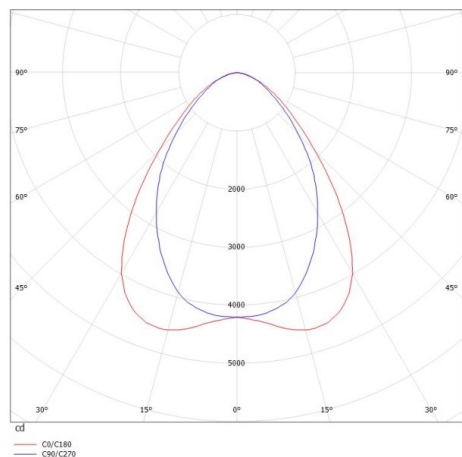

**TRAIL**

**610-1251031316060**

TRAIL LIGHT INSERT WB MOUNTING RAIL LIGHT INSERT made of aluminium, black, similar to RAL 9005, linear optics beam 90°, light output direct, UGR <28, with converter, max. 600mA, dimmability: not dimmable, through wiring 7-polig, IP20

**DRAWING**

**TECHNICAL DETAILS**

System perform. [W]	61
Bulb type	LED
Luminous flux [lm]	8390
Current sec. [mA]	600
Colour temp. [K]	6500K
CRI	>80
UGR	<28
Optics	high quality linear optics
Designer	INHOUSE
Converter	with converter
Dimming	not dimmable
Light output	direct
Beam angle [°]	90°
Voltage [V]	220-240V 50/60Hz
Through wiring	7-polig
Material	aluminium
Length [mm]	1137
Width [mm]	64
Height [mm]	16
IP protection class	IP20
Voltage class	protection cl. I
Shock resistance	IK06
Net weight [kg]	1,17
Colour lamp	black
RAL	9005
EAN-Number	9010506594027
Lifetime [h]	L90 B10 70 000
Ambient temperature	-20° bis +50°
Energy efficiency cl.	C
No. of luminaires B16A	22
IFS suitable	Yes

**LIGHT DISTRIBUTION CURVE**

The values are rated values. Power and luminous flux are initially subject to a tolerance of +/- 10%. Colour temperature tolerance: +/- 150 K. The values apply to an ambient temperature of 25°C unless otherwise specified.