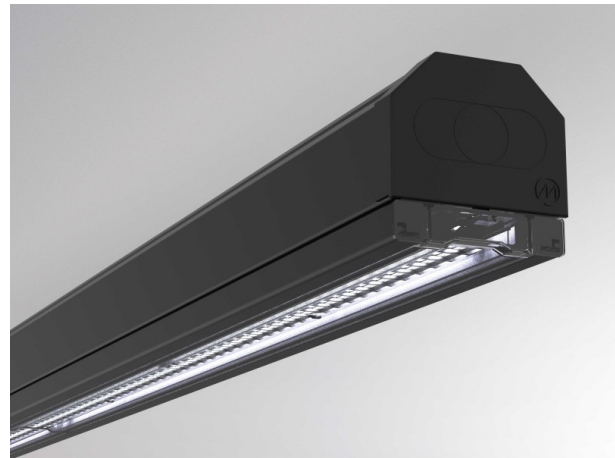

TRAIL

610-1251031317060

TRAIL LIGHT INSERT WB MOUNTING RAIL LIGHT INSERT made of aluminium, black, similar to RAL 9005, linear optics beam 90°, light output direct, UGR <28, with converter, max. 600mA, dimmability: not dimmable, through wiring 7-polig, IP20

DRAWING

TECHNICAL DETAILS

System perform. [W]	61
Bulb type	LED
Luminous flux [lm]	7960
Current sec. [mA]	600
Colour temp. [K]	3500K
CRI	>80
UGR	<28
Optics	high quality linear optics
Designer	INHOUSE
Converter	with converter
Dimming	not dimmable
Light output	direct
Beam angle [°]	90°
Voltage [V]	220-240V 50/60Hz
Through wiring	7-polig
Material	aluminium
Length [mm]	1137
Width [mm]	64
Height [mm]	16
IP protection class	IP20
Voltage class	protection cl. I
Shock resistance	IK06
Net weight [kg]	1,17
Colour lamp	black
RAL	9005
EAN-Number	9010506594089
Lifetime [h]	L90 B10 70 000
Ambient temperature	-20° bis +50°
Energy efficiency cl.	C
No. of luminaires B16A	22
IFS suitable	Yes