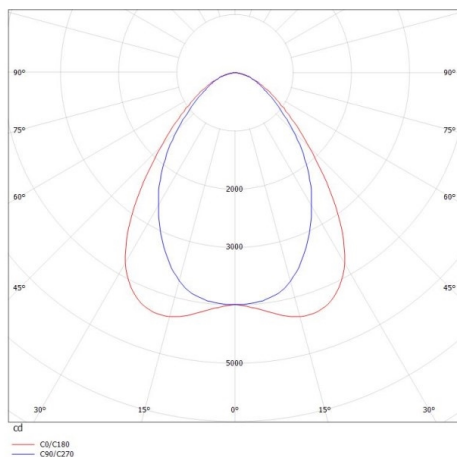

TRAIL

610-1251031317060

TRAIL LIGHT INSERT WB MOUNTING RAIL LIGHT INSERT made of aluminium, black, similar to RAL 9005, linear optics beam 90°, light output direct, UGR <28, with converter, max. 600mA, dimmability: not dimmable, through wiring 7-polig, IP20

DRAWING

TECHNICAL DETAILS

System perform. [W]	61
Bulb type	LED
Luminous flux [lm]	7960
Current sec. [mA]	600
Colour temp. [K]	3500K
CRI	>80
UGR	<28
Optics	high quality linear optics
Designer	INHOUSE
Converter	with converter
Dimming	not dimmable
Light output	direct
Beam angle [°]	90°
Voltage [V]	220-240V 50/60Hz
Through wiring	7-polig
Material	aluminium
Length [mm]	1137
Width [mm]	64
Height [mm]	16
IP protection class	IP20
Voltage class	protection cl. I
Shock resistance	IK06
Net weight [kg]	1,17
Colour lamp	black
RAL	9005
EAN-Number	9010506594089
Lifetime [h]	L90 B10 70 000
Ambient temperature	-20° bis +50°
Energy efficiency cl.	C
No. of luminaires B16A	22
IFS suitable	Yes

LIGHT DISTRIBUTION CURVE

The values are rated values. Power and luminous flux are initially subject to a tolerance of +/- 10%. Colour temperature tolerance: +/- 150 K. The values apply to an ambient temperature of 25°C unless otherwise specified.