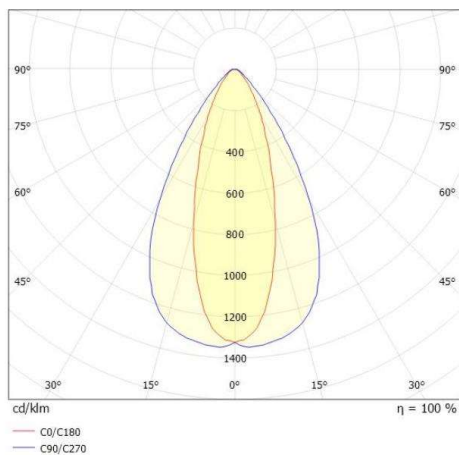

TRAIL

610-1251031819060

TRAIL LIGHT INSERT HR MOUNTING RAIL LIGHT INSERT made of aluminium, black, similar to RAL 9005, linear optics beam 30°, light output direct, UGR <22, with converter, max. 600mA, dimmability: not dimmable, through wiring 7-polig, IP20

DRAWING

TECHNICAL DETAILS

System perform. [W]	61
Bulb type	LED
Luminous flux [lm]	7570
Current sec. [mA]	600
Colour temp. [K]	3000K
CRI	>80
UGR	<22
Optics	high quality linear optics
Designer	INHOUSE
Converter	with converter
Dimming	not dimmable
Light output	direct
Beam angle [°]	30°
Voltage [V]	220-240V 50/60Hz
Through wiring	7-polig
Material	aluminium
Length [mm]	1137
Width [mm]	64
Height [mm]	16
IP protection class	IP20
Voltage class	protection cl. I
Shock resistance	IK06
Net weight [kg]	1,17
Colour lamp	black
RAL	9005
EAN-Number	9010506818352
Lifetime [h]	L90 B10 70 000
Ambient temperature	-20° bis +50°
Energy efficiency cl.	C
No. of luminaires B16A	22
IFS suitable	Yes

LIGHT DISTRIBUTION CURVE

The values are rated values. Power and luminous flux are initially subject to a tolerance of +/- 10%. Colour temperature tolerance: +/- 150 K. The values apply to an ambient temperature of 25°C unless otherwise specified.