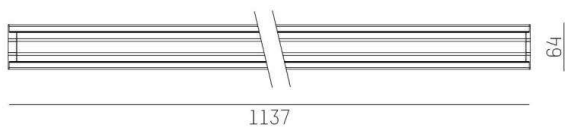

TRAIL

610-1251031819060

TRAIL LIGHT INSERT HR MOUNTING RAIL LIGHT INSERT made of aluminium, black, similar to RAL 9005, linear optics beam 30°, light output direct, UGR <22, with converter, max. 600mA, dimmability: not dimmable, through wiring 7-polig, IP20

DRAWING

TECHNICAL DETAILS

System perform. [W]	61
Bulb type	LED
Luminous flux [lm]	7570
Current sec. [mA]	600
Colour temp. [K]	3000K
CRI	>80
UGR	<22
Optics	high quality linear optics
Designer	INHOUSE
Converter	with converter
Dimming	not dimmable
Light output	direct
Beam angle [°]	30°
Voltage [V]	220-240V 50/60Hz
Through wiring	7-polig
Material	aluminium
Length [mm]	1137
Width [mm]	64
Height [mm]	16
IP protection class	IP20
Voltage class	protection cl. I
Shock resistance	IK06
Net weight [kg]	1,17
Colour lamp	black
RAL	9005
EAN-Number	9010506818352
Lifetime [h]	L90 B10 70 000
Ambient temperature	-20° bis +50°
Energy efficiency cl.	C
No. of luminaires B16A	22
IFS suitable	Yes