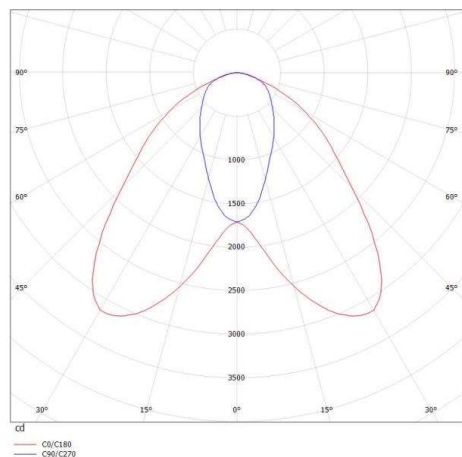

TRAIL

610-1252011217060

TRAIL LIGHT INSERT DA MOUNTING RAIL LIGHT INSERT made of aluminium, black, similar to RAL 9005, linear optics beam double asymmetric, light output direct, with converter, max. 250mA, dimmability: not dimmable, through wiring 7-polig, IP20

DRAWING

TECHNICAL DETAILS

System perform. [W]	37
Bulb type	LED
Luminous flux [lm]	5080
Current sec. [mA]	250
Colour temp. [K]	3500K
CRI	>80
Optics	high quality linear optics
Designer	INHOUSE
Converter	with converter
Dimming	not dimmable
Light output	direct
Beam angle [°]	double asym
Voltage [V]	220-240V 50/60Hz
Through wiring	7-polig
Material	aluminium
Length [mm]	1696
Width [mm]	64
Height [mm]	16
IP protection class	IP20
Voltage class	protection cl. I
Shock resistance	IK06
Net weight [kg]	1,63
Colour lamp	black
RAL	9005
EAN-Number	9010506596250
Lifetime [h]	L90 B10 100 000
Ambient temperature	-20° bis +50°
Energy efficiency cl.	C
No. of luminaires B16A	33
IFS suitable	Yes

LIGHT DISTRIBUTION CURVE

The values are rated values. Power and luminous flux are initially subject to a tolerance of +/- 10%. Colour temperature tolerance: +/- 150 K. The values apply to an ambient temperature of 25°C unless otherwise specified.