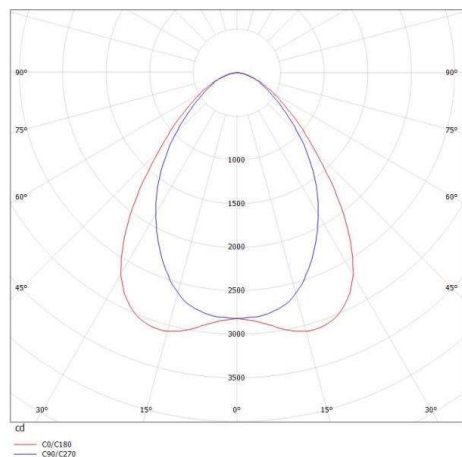

TRAIL

610-1252011314060

TRAIL LIGHT INSERT WB MOUNTING RAIL LIGHT INSERT made of aluminium, black, similar to RAL 9005, linear optics beam 90°, light output direct, UGR <25, with converter, max. 250mA, dimmability: not dimmable, through wiring 7-polig, IP20

DRAWING

TECHNICAL DETAILS

System perform. [W]	37
Bulb type	LED
Luminous flux [lm]	5620
Current sec. [mA]	250
Colour temp. [K]	4000K
CRI	>80
UGR	<25
Optics	high quality linear optics
Designer	INHOUSE
Converter	with converter
Dimming	not dimmable
Light output	direct
Beam angle [°]	90°
Voltage [V]	220-240V 50/60Hz
Through wiring	7-polig
Material	aluminium
Length [mm]	1696
Width [mm]	64
Height [mm]	16
IP protection class	IP20
Voltage class	protection cl. I
Shock resistance	IK06
Net weight [kg]	1,63
Colour lamp	black
RAL	9005
EAN-Number	9010506596373
Lifetime [h]	L90 B10 100 000
Ambient temperature	-20° bis +50°
Energy efficiency cl.	C
No. of luminaires B16A	33
IFS suitable	Yes

LIGHT DISTRIBUTION CURVE

The values are rated values. Power and luminous flux are initially subject to a tolerance of +/- 10%. Colour temperature tolerance: +/- 150 K. The values apply to an ambient temperature of 25°C unless otherwise specified.