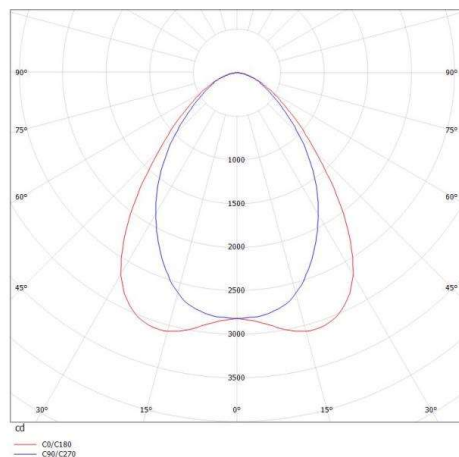

TRAIL

610-1252011315060

TRAIL LIGHT INSERT WB MOUNTING RAIL LIGHT INSERT made of aluminium, black, similar to RAL 9005, linear optics beam 90°, light output direct, UGR <25, with converter, max. 250mA, dimmability: not dimmable, through wiring 7-polig, IP20

DRAWING

TECHNICAL DETAILS

System perform. [W]	37
Bulb type	LED
Luminous flux [lm]	5620
Current sec. [mA]	250
Colour temp. [K]	5000K
CRI	>80
UGR	<25
Optics	high quality linear optics
Designer	INHOUSE
Converter	with converter
Dimming	not dimmable
Light output	direct
Beam angle [°]	90°
Voltage [V]	220-240V 50/60Hz
Through wiring	7-polig
Material	aluminium
Length [mm]	1696
Width [mm]	64
Height [mm]	16
IP protection class	IP20
Voltage class	protection cl. I
Shock resistance	IK06
Net weight [kg]	1,63
Colour lamp	black
RAL	9005
EAN-Number	9010506612226
Lifetime [h]	L90 B10 100 000
Ambient temperature	-20° bis +50°
Energy efficiency cl.	C
No. of luminaires B16A	33
IFS suitable	Yes

LIGHT DISTRIBUTION CURVE

The values are rated values. Power and luminous flux are initially subject to a tolerance of +/- 10%. Colour temperature tolerance: +/- 150 K. The values apply to an ambient temperature of 25°C unless otherwise specified.