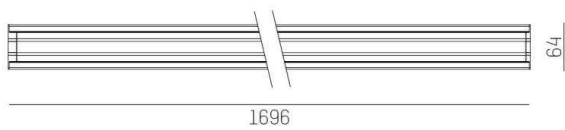

TRAIL

610-1252011315060

TRAIL LIGHT INSERT WB MOUNTING RAIL LIGHT INSERT made of aluminium, black, similar to RAL 9005, linear optics beam 90°, light output direct, UGR <25, with converter, max. 250mA, dimmability: not dimmable, through wiring 7-polig, IP20

DRAWING

TECHNICAL DETAILS

System perform. [W]	37
Bulb type	LED
Luminous flux [lm]	5620
Current sec. [mA]	250
Colour temp. [K]	5000K
CRI	>80
UGR	<25
Optics	high quality linear optics
Designer	INHOUSE
Converter	with converter
Dimming	not dimmable
Light output	direct
Beam angle [°]	90°
Voltage [V]	220-240V 50/60Hz
Through wiring	7-polig
Material	aluminium
Length [mm]	1696
Width [mm]	64
Height [mm]	16
IP protection class	IP20
Voltage class	protection cl. I
Shock resistance	IK06
Net weight [kg]	1,63
Colour lamp	black
RAL	9005
EAN-Number	9010506612226
Lifetime [h]	L90 B10 100 000
Ambient temperature	-20° bis +50°
Energy efficiency cl.	C
No. of luminaires B16A	33
IFS suitable	Yes