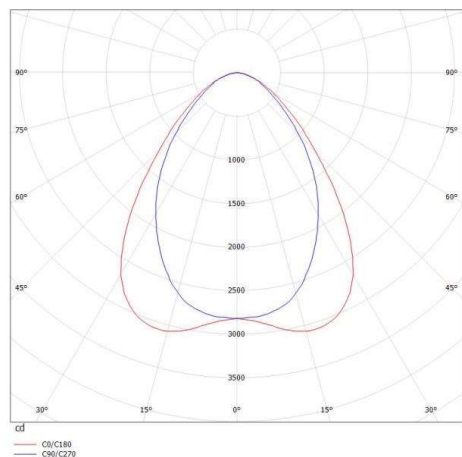

TRAIL

610-1252011316060

TRAIL LIGHT INSERT WB MOUNTING RAIL LIGHT INSERT made of aluminium, black, similar to RAL 9005, linear optics beam 90°, light output direct, UGR <25, with converter, max. 250mA, dimmability: not dimmable, through wiring 7-polig, IP20

DRAWING

TECHNICAL DETAILS

System perform. [W]	37
Bulb type	LED
Luminous flux [lm]	5620
Current sec. [mA]	250
Colour temp. [K]	6500K
CRI	>80
UGR	<25
Optics	high quality linear optics
Designer	INHOUSE
Converter	with converter
Dimming	not dimmable
Light output	direct
Beam angle [°]	90°
Voltage [V]	220-240V 50/60Hz
Through wiring	7-polig
Material	aluminium
Length [mm]	1696
Width [mm]	64
Height [mm]	16
IP protection class	IP20
Voltage class	protection cl. I
Shock resistance	IK06
Net weight [kg]	1,63
Colour lamp	black
RAL	9005
EAN-Number	9010506596434
Lifetime [h]	L90 B10 100 000
Ambient temperature	-20° bis +50°
Energy efficiency cl.	C
No. of luminaires B16A	33
IFS suitable	Yes

LIGHT DISTRIBUTION CURVE

The values are rated values. Power and luminous flux are initially subject to a tolerance of +/- 10%. Colour temperature tolerance: +/- 150 K. The values apply to an ambient temperature of 25°C unless otherwise specified.