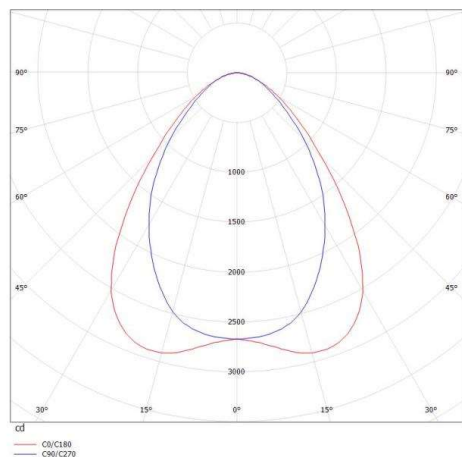

TRAIL

610-1252011317060

TRAIL LIGHT INSERT WB MOUNTING RAIL LIGHT INSERT made of aluminium, black, similar to RAL 9005, linear optics beam 90°, light output direct, UGR <25, with converter, max. 250mA, dimmability: not dimmable, through wiring 7-polig, IP20

DRAWING

TECHNICAL DETAILS

System perform. [W]	37
Bulb type	LED
Luminous flux [lm]	5330
Current sec. [mA]	250
Colour temp. [K]	3500K
CRI	>80
UGR	<25
Optics	high quality linear optics
Designer	INHOUSE
Converter	with converter
Dimming	not dimmable
Light output	direct
Beam angle [°]	90°
Voltage [V]	220-240V 50/60Hz
Through wiring	7-polig
Material	aluminium
Length [mm]	1696
Width [mm]	64
Height [mm]	16
IP protection class	IP20
Voltage class	protection cl. I
Shock resistance	IK06
Net weight [kg]	1,63
Colour lamp	black
RAL	9005
EAN-Number	9010506596496
Lifetime [h]	L90 B10 100 000
Ambient temperature	-20° bis +50°
Energy efficiency cl.	C
No. of luminaires B16A	33
IFS suitable	Yes

LIGHT DISTRIBUTION CURVE

The values are rated values. Power and luminous flux are initially subject to a tolerance of +/- 10%. Colour temperature tolerance: +/- 150 K. The values apply to an ambient temperature of 25°C unless otherwise specified.