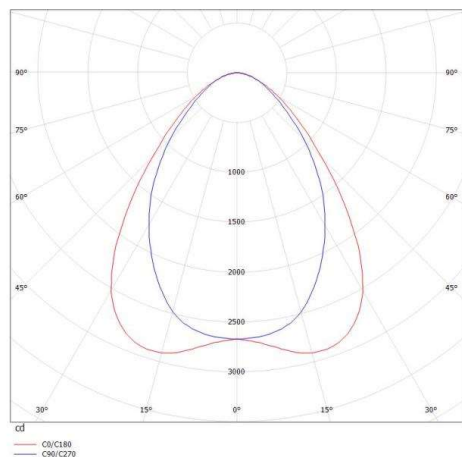

TRAIL

610-1252011319060

TRAIL LIGHT INSERT WB MOUNTING RAIL LIGHT INSERT made of aluminium, black, similar to RAL 9005, linear optics beam 90°, light output direct, UGR <25, with converter, max. 250mA, dimmability: not dimmable, through wiring 7-polig, IP20

DRAWING

TECHNICAL DETAILS

System perform. [W]	37
Bulb type	LED
Luminous flux [lm]	5330
Current sec. [mA]	250
Colour temp. [K]	3000K
CRI	>80
UGR	<25
Optics	high quality linear optics
Designer	INHOUSE
Converter	with converter
Dimming	not dimmable
Light output	direct
Beam angle [°]	90°
Voltage [V]	220-240V 50/60Hz
Through wiring	7-polig
Material	aluminium
Length [mm]	1696
Width [mm]	64
Height [mm]	16
IP protection class	IP20
Voltage class	protection cl. I
Shock resistance	IK06
Net weight [kg]	1,63
Colour lamp	black
RAL	9005
EAN-Number	9010506596557
Lifetime [h]	L90 B10 100 000
Ambient temperature	-20° bis +50°
Energy efficiency cl.	C
No. of luminaires B16A	33
IFS suitable	Yes

LIGHT DISTRIBUTION CURVE

The values are rated values. Power and luminous flux are initially subject to a tolerance of +/- 10%. Colour temperature tolerance: +/- 150 K. The values apply to an ambient temperature of 25°C unless otherwise specified.