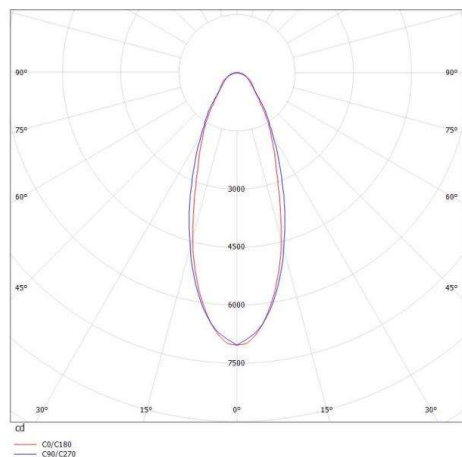

TRAIL

610-1252011417060

TRAIL LIGHT INSERT NB MOUNTING RAIL LIGHT INSERT made of aluminium, black, similar to RAL 9005, linear optics beam 30°, light output direct, UGR <25, with converter, max. 250mA, dimmability: not dimmable, through wiring 7-polig, IP20

DRAWING

TECHNICAL DETAILS

System perform. [W]	37
Bulb type	LED
Luminous flux [lm]	5330
Current sec. [mA]	250
Colour temp. [K]	3500K
CRI	>80
UGR	<25
Optics	high quality linear optics
Designer	INHOUSE
Converter	with converter
Dimming	not dimmable
Light output	direct
Beam angle [°]	30°
Voltage [V]	220-240V 50/60Hz
Through wiring	7-polig
Material	aluminium
Length [mm]	1696
Width [mm]	64
Height [mm]	16
IP protection class	IP20
Voltage class	protection cl. I
Shock resistance	IK06
Net weight [kg]	1,60
Colour lamp	black
RAL	9005
EAN-Number	9010506596731
Lifetime [h]	L90 B10 100 000
Energy efficiency cl.	C
No. of luminaires B16A	33
IFS suitable	Yes

LIGHT DISTRIBUTION CURVE

The values are rated values. Power and luminous flux are initially subject to a tolerance of +/- 10%. Colour temperature tolerance: +/- 150 K. The values apply to an ambient temperature of 25°C unless otherwise specified.