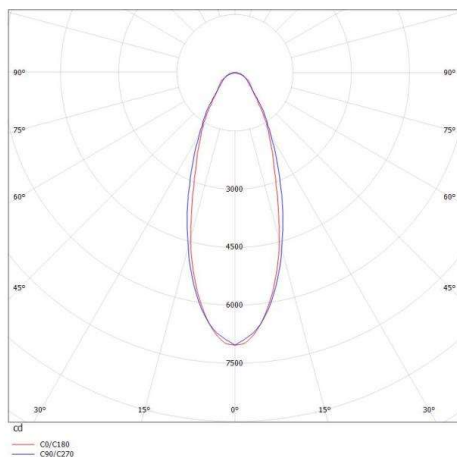

TRAIL

610-125201141706d

TRAIL LIGHT INSERT NB MOUNTING RAIL LIGHT INSERT made of aluminium, black, similar to RAL 9005, linear optics beam 30°, light output direct, UGR <25, with converter, max. 250mA, dimmability: DALI, through wiring 7-polig, IP20

DRAWING

TECHNICAL DETAILS

System perform. [W]	37
Bulb type	LED
Luminous flux [lm]	5330
Current sec. [mA]	250
Colour temp. [K]	3500K
CRI	>80
UGR	<25
Optics	high quality linear optics
Designer	INHOUSE
Converter	with converter
Light output	direct
Beam angle [°]	30°
Voltage [V]	220-240V 50/60Hz
Through wiring	7-polig
Material	aluminium
Length [mm]	1696
Width [mm]	64
Height [mm]	16
IP protection class	IP20
Voltage class	protection cl. I
Shock resistance	IK06
Net weight [kg]	1,65
Colour lamp	black
RAL	9005
EAN-Number	9010506596724
Lifetime [h]	L90 B10 100 000
Energy efficiency cl.	C
No. of luminaires B16A	38
IFS suitable	Yes

LIGHT DISTRIBUTION CURVE

The values are rated values. Power and luminous flux are initially subject to a tolerance of +/- 10%. Colour temperature tolerance: +/- 150 K. The values apply to an ambient temperature of 25°C unless otherwise specified.