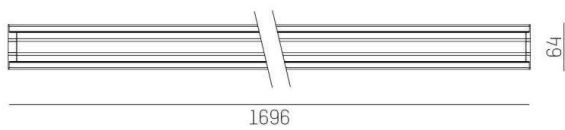

TRAIL

610-125201141706d

TRAIL LIGHT INSERT NB MOUNTING RAIL LIGHT INSERT made of aluminium, black, similar to RAL 9005, linear optics beam 30°, light output direct, UGR <25, with converter, max. 250mA, dimmability: DALI, through wiring 7-polig, IP20

DRAWING

TECHNICAL DETAILS

System perform. [W]	37
Bulb type	LED
Luminous flux [lm]	5330
Current sec. [mA]	250
Colour temp. [K]	3500K
CRI	>80
UGR	<25
Optics	high quality linear optics
Designer	INHOUSE
Converter	with converter
Light output	direct
Beam angle [°]	30°
Voltage [V]	220-240V 50/60Hz
Through wiring	7-polig
Material	aluminium
Length [mm]	1696
Width [mm]	64
Height [mm]	16
IP protection class	IP20
Voltage class	protection cl. I
Shock resistance	IK06
Net weight [kg]	1,65
Colour lamp	black
RAL	9005
EAN-Number	9010506596724
Lifetime [h]	L90 B10 100 000
Energy efficiency cl.	C
No. of luminaires B16A	38
IFS suitable	Yes